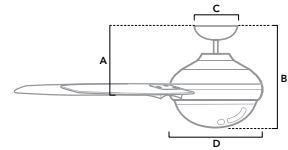

Dimensions measured in inches
A. 10.15 (Low 9.15, Angled 43.15)
B. 14.06 (Low 13.06, Angled 47.06)
C. 6.49
D. 11.79