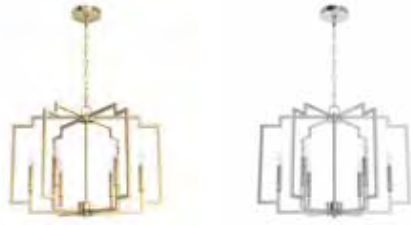

NEW ZOANNE COLLECTION

6 Light Medium Chandelier 24 Inch | 18.25"H x 24"L x 24"W | E12 | LED or 60W | Indoor