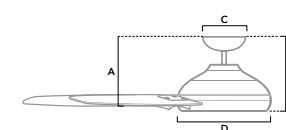

51848 | Matte White Finish with Matte White Blades

51849 | Matte Nickel Finish with Matte Nickel Blades

Dimensions measured in inches  
 A. 8.08 (Low 6.08, Angled 40.05)  
 B. -  
 C. 6.5  
 D. 8.74