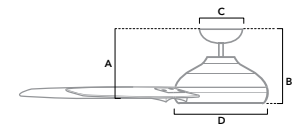

Dimensions measured in inches
A. 10.36 (Low 8.36, Angled 42.36)
B. 12.08 (Low 10.08, Angled 44.08)
C. 6.5
D. 8.74