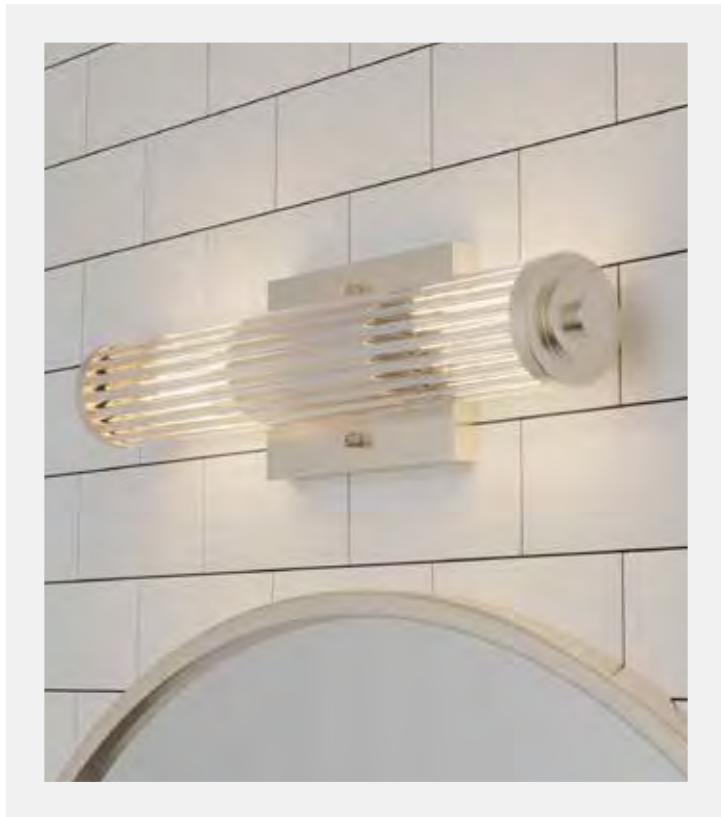

HOLLY GROVE COLLECTION

FUNCTIONAL ELEGANCE.

Holly Grove shade mirrors a rolled scroll that is both art deco and elegant. Ideal for highlighting any vanity, artwork or shelf.

For finishes and sizes, see page 204