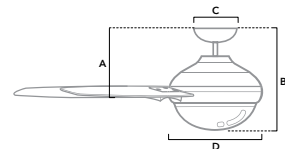

Dimensions measured in inches
A. 10.49 (Low 9.49, Angled 43.49)
B. 19.15 (Low 18.15, Angled 52.15)
C. 6.49
D. 8.3