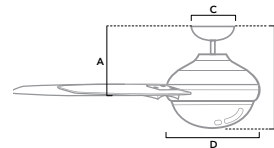

Dimensions measured in inches
A. 10.89 (Low 8.89, Angled 42.89)
B. 15.63 (Low 13.63, Angled 47.63)
C. 6.5
D. 9