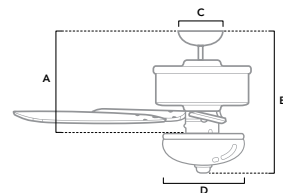

59124 | Brushed Cocoa Finish with Burnished Mahogany Blades

Dimensions measured in inches  
 A. 12.78 (Low 11.78, Angled 45.78)  
 B. -  
 C. 6.49  
 D. 8.74