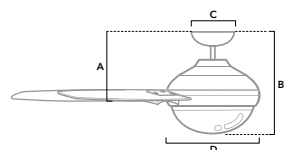

Dimensions measured in inches
A. 9.27 (Low 0, Angled 0)
B. 10.45 (Low 0, Angled 0)
C. 6.2
D. 7.54