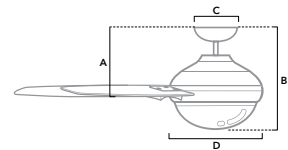

Dimensions measured in inches
A. 7.82
B. 10.96
C. 8.26
D. 10.86