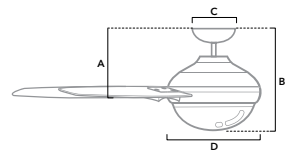

# LEIVA

54 inch | Indoor | 2" Downrod Included | 172x12 | 2 x 6.5W LED Bulbs | Handheld Remote

59555 | Fresh White Finish with Fresh White Blades

CFM High	4378
Estimated Energy Cost (\$)	11
Energy Use (W)	41
Airflow Efficiency (CFM/W)	75