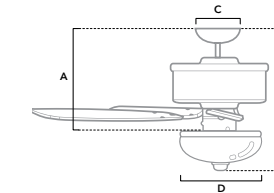

Dimensions measured in inches
A. 11.66 (Low 10.66, Angled 44.66)
B. 19.6 (Low 18.6, Angled 52.6)
C. 6.49
D. 12.32