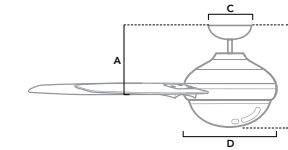

Dimensions measured in inches
A. 18.26 (Low 11.26, Angled 42.26)
B. 22.67 (Low 15.67, Angled 46.67)
C. 6.49
D. 14.6