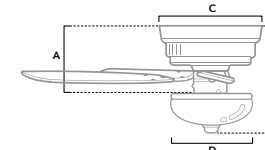

Dimensions measured in inches
A. 7.46
B. 14.23
C. -
D. 11.64