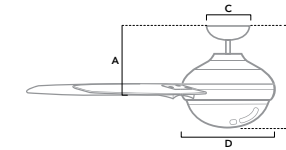

Dimensions measured in inches
A. 12.08 (Low 10.08, Angled 44.08)
B. 13.96 (Low 11.96, Angled 45.96)
C. 6.49
D. 8.65