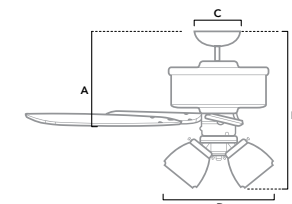

Dimensions measured in inches
A. 11.4 (Low 9.4, Angled 43.4)
B. 17.6 (Low 15.6, Angled 49.6)
C. 6.5
D. 8.84