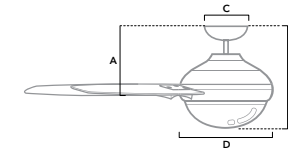

Dimensions measured in inches
A. 9.43 (Low 8.43, Angled 42.43)
B. 13.63 (Low 12.63, Angled 46.63)
C. 6.49
D. 11