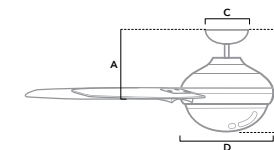

Dimensions measured in inches
A. 10.79 (Low 13.79, Angled 43.79)
B. 14.9 (Low 17.9, Angled 47.9)
C. 6.5
D. 9.25