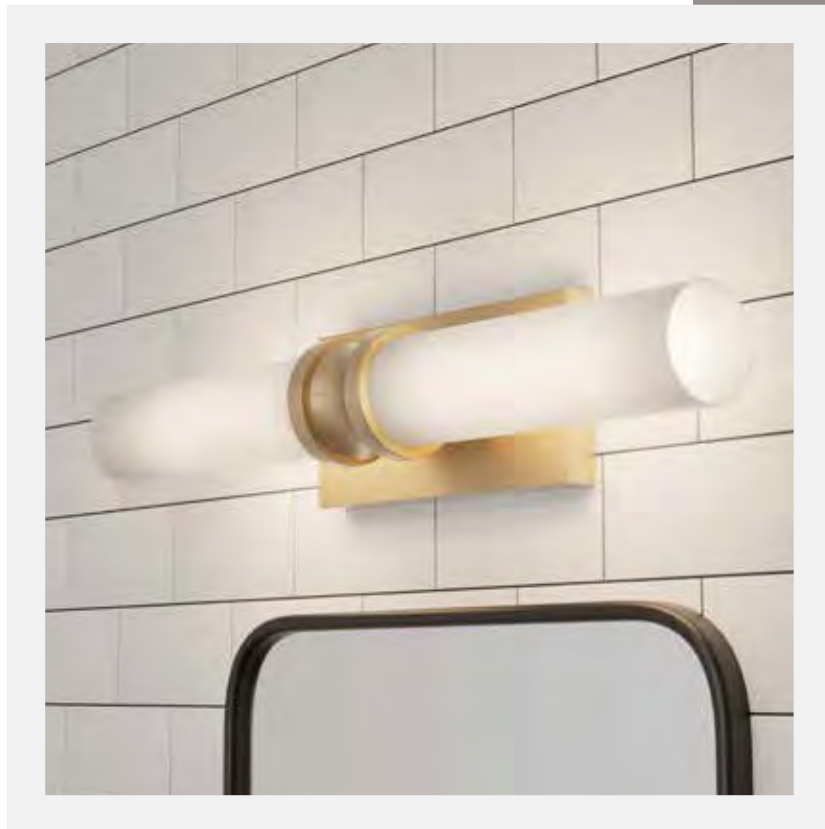

LENLOCK COLLECTION

HIGHLIGHT
YOUR ASSETS.

The graceful design of the Lenlock light shade is like a rolled scroll claspd by a metal band. Being both art deco and elegant, use it as a fashionable accent light in your powder room or over artwork.

For finishes and sizes, see page 224-225

MAPLE PARK COLLECTION

GLOW UP YOUR
DINING SPACE.

Instill a sense of casual, calming warmth in your dining room or cooking space with the Maple Park's smooth curves and subtle glow. The simple style and farmhouse feel will complement your home's inviting aesthetic.

For finishes and sizes, see page 228-229