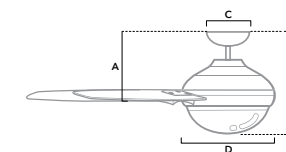

Dimensions measured in inches  
 A. 12.09 (Low 10.99, Angled 44.99)  
 B. 14.3 (Low 13.2, Angled 47.2)  
 C. 6.49  
 D. 9.73

CHEVRON COLLECTION

---

The Chevron invites everyone to relax and settle in under its beguiling glow. Metal and glass create a lovely lattice design, and the wood-inspired frame adds a modern flair.