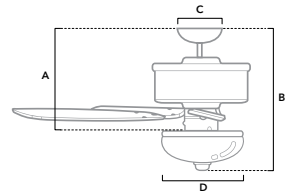

**53160** | Brushed Nickel Finish with Matte Black and Cherry Blades

Dimensions measured in inches  
 A. 10.79 (Low 9.79, Angled 43.79)  
 B. 12.02 (Low 11.02, Angled 45.02)  
 C. 6.5  
 D. 11.06