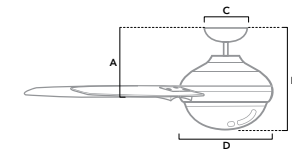

**59214** | Noble Bronze Finish with Roasted Maple and Washed Walnut Blades

Dimensions measured in inches  
 A. 9.8 (Low 8.8, Angled 42.8)  
 B. 14.34 (Low 13.34, Angled 47.34)  
 C. 6.49  
 D. 8.41