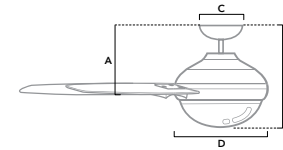

Dimensions measured in inches
A. 11.52 (Low 10.52, Angled 44.52)
B. 15.75 (Low 14.75, Angled 48.75)
C. 6.5
D. 8.65