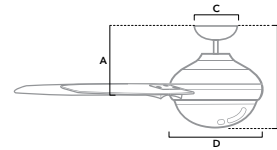

Dimensions measured in inches
A. 10.79 (Low 8.79, Angled 42.79)
B. 15.54 (Low 13.54, Angled 47.54)
C. 6.5
D. 9.72