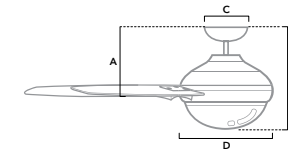

Dimensions measured in inches
A. 10.3 (Low 7.3, Angled 43.3)
B. 13.97 (Low 10.97, Angled 46.97)
C. 6.79
D. 10