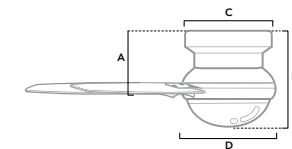

**50362** | Fresh White Finish with Fresh White Blades

Dimensions measured in inches  
 A. 8.17  
 B. 14.05  
 C. 6.74  
 D. 9.06