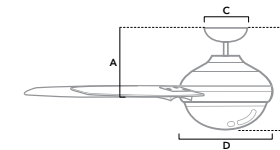

Dimensions measured in inches
A. 13.89 (Low 12.89, Angled 46.89)
B. 14.91 (Low 13.91, Angled 47.91)
C. 6.5
D. 9.21