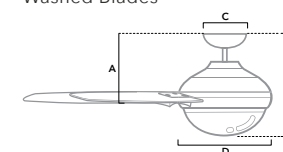

59341 | Noble Bronze Finish with River Timber and Grey Washed Blades

Dimensions measured in inches  
 A. 13.23 (Low 10.23, Angled 43.23)  
 B. 17 (Low 14, Angled 47)  
 C. 6.49  
 D. 8.58