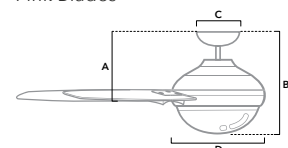

**51207** | Blush Pink Finish with Blush Mango Wood and Blush Pink Blades

Dimensions measured in inches  
 A. 11.05 (Low 10.05, Angled 44.05)  
 B. 13.76 (Low 12.76, Angled 46.76)  
 C. 6.5  
 D. 9

CFM High	4203
Estimated Energy Cost (\$)	11
Energy Use (W)	41
Airflow Efficiency (CFM/W)	68