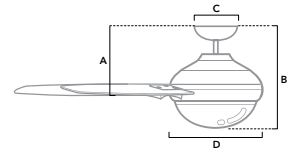

Dimensions measured in inches
A. 12.06 (Low 10.06, Angled 44.06)
B. 15.76 (Low 5.15, Angled 47.59)
C. 6.49
D. 11.85