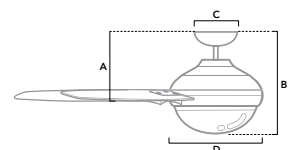

# VICENZA

52 inch | Indoor | 4" and 2" Downrod Included | 153x15 | 1 x 18W LED Bulbs | Wall Control

50907 | Brushed Nickel Finish with Matte White Blades

CFM High	4744
Estimated Energy Cost (\$)	13
Energy Use (W)	45
Airflow Efficiency (CFM/W)	72