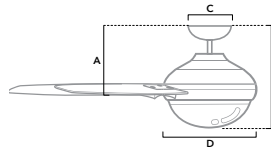

Dimensions measured in inches
A. 11.89 (Low 10.89, Angled 44.89)
B. 16.23 (Low 15.23, Angled 49.23)
C. 6.5
D. 8.53