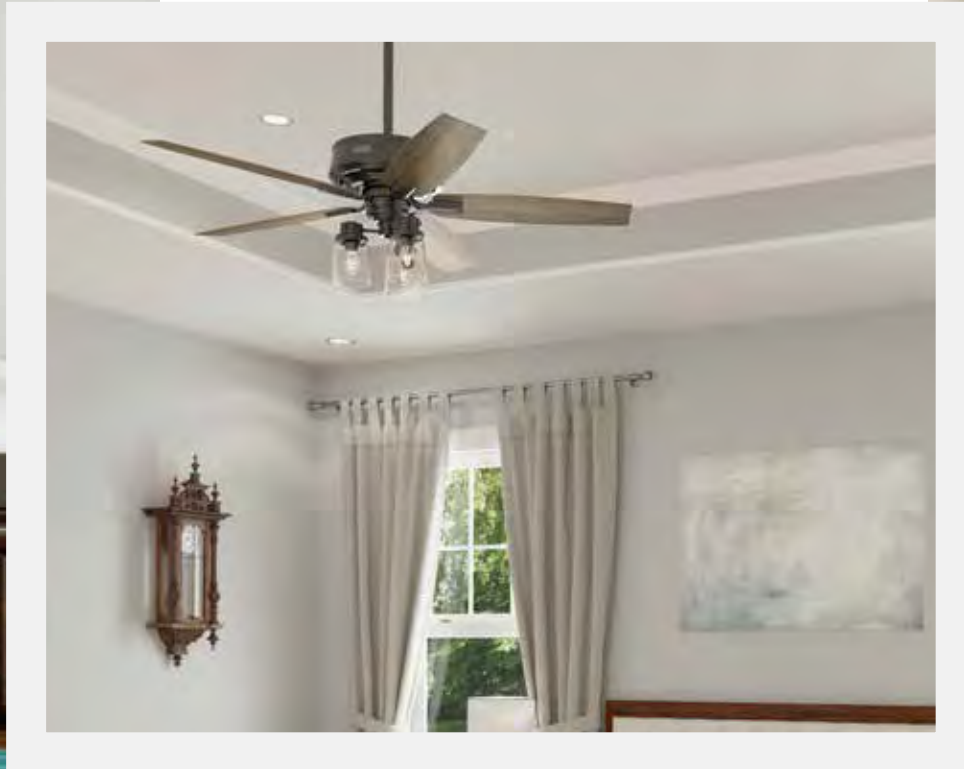

ANANOVA

A MORE FORMAL AESTHETIC

The Ananova SIMPLEconnect® smart, Wi-Fi ceiling fan works with Alexa, HomeKit, and Google Home. A trio of bulbs enclosed in clear glass adorn this classically designed accessory.

For finishes and sizes, see page 13