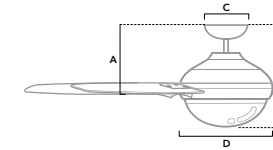

Dimensions measured in inches
A. 11.48 (Low 10.48, Angled 44.48)
B. 14.12 (Low 13.12, Angled 47.12)
C. 6.5
D. 9.38