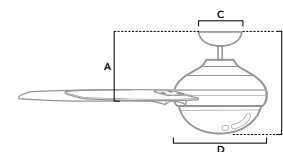

Dimensions measured in inches
A. 12.06 (Low 10.06, Angled 44.06)
B. 15.59 (Low 13.59, Angled 47.59)
C. 6.49
D. 11.85