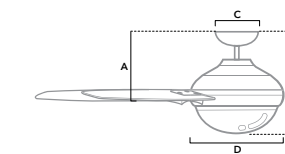

Dimensions measured in inches
A. 13.04 (Angled 43.04)
B. 16.79 (Angled 45.79)
C. 6.49
D. 10.03