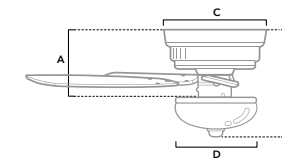

52139 | Brushed Nickel Finish with Eurasian Wood and Maple Blades

Dimensions measured in inches  
 A. 8.04  
 B. 14.45  
 C. -  
 D. 12.5

CFM High	3297
Estimated Energy Cost (\$)	10
Energy Use (W)	36
Airflow Efficiency (CFM/W)	59