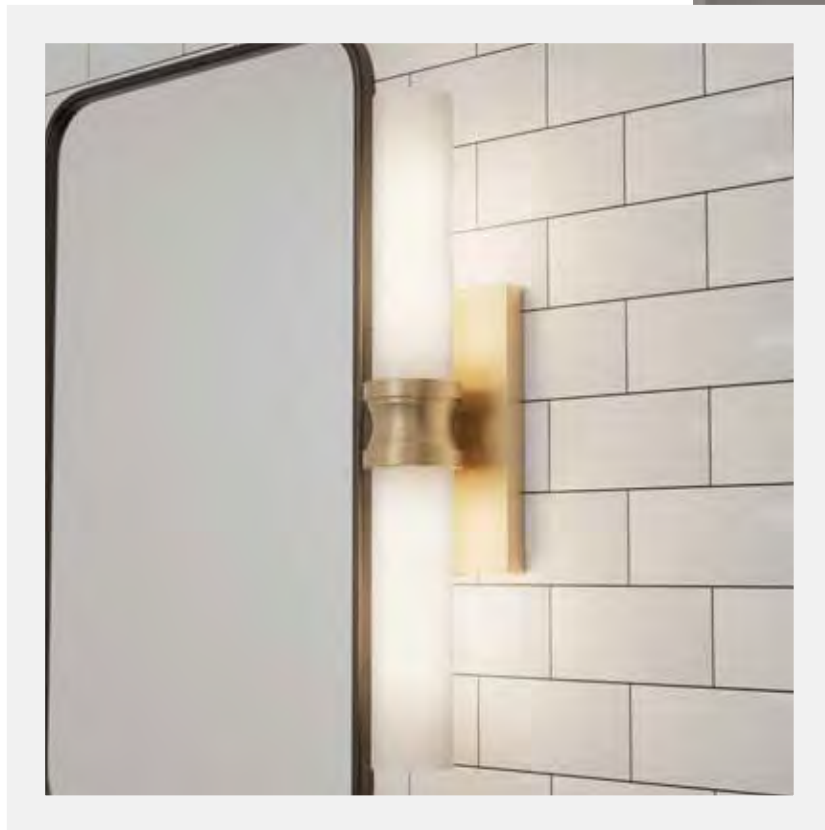

LENLOCK COLLECTION

HIGHLIGHT
YOUR ASSETS.

The graceful design of the Lenlock light shade is like a rolled scroll claspd by a metal band. Being both art deco and elegant, use it as a fashionable accent light in your powder room or over artwork.

For finishes and sizes, see page 224-225

MAPLE PARK COLLECTION

GLOW UP YOUR
DINING SPACE.

Instill a sense of casual, calming warmth in your dining room or cooking space with the Maple Park's smooth curves and subtle glow. The simple style and farmhouse feel will complement your home's inviting aesthetic.

For finishes and sizes, see page 228-229