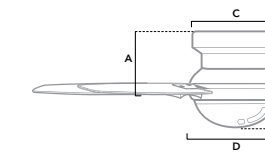

Dimensions measured in inches
A. 7.15
B. 11.55
C. 8.58
D. 8.58