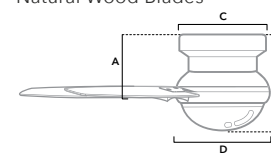

**53379** | Noble Bronze Finish with Dark Walnut and Barnwood Blades

**53380** | Brushed Nickel Finish with American Walnut and Natural Wood Blades

Dimensions measured in inches  
 A. 7.98  
 B. 12.86  
 C. -  
 D. -