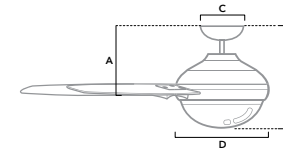

Dimensions measured in inches
A. 11.52 (Low 10.52, Angled 44.52)
B. 15.75 (Low 14.75, Angled 48.75)
C. 6.5
D. 8.65