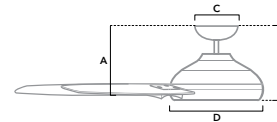

**50262** | Fresh White Finish with Light Stripe and Fresh White Blades

**50260** | Matte Black Finish with Walnut Stripe and Matte Black Blades

Dimensions measured in inches  
 A. 8.76 (Low 7.76, Angled 41.76)  
 B. 11.3 (Low 10.3, Angled 44.3 )  
 C. 6.49  
 D. 7.18