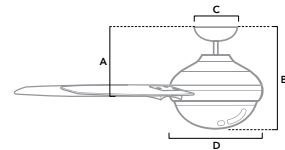

Dimensions measured in inches
A. 11.2 (Low 9.2, Angled 43.2)
B. 15.39 (Low 13.39, Angled 47.39)
C. 6.5
D. 9.86