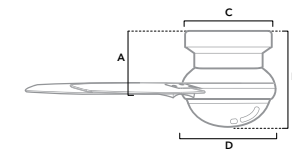

**50358** | Brushed Nickel Finish with Fresh White Blades

**50359** | Fresh White Finish with Fresh White Blades

Dimensions measured in inches  
 A. 8.17  
 B. 14.05  
 C. 6.74  
 D. 9.06