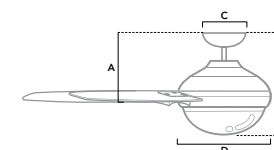

**51387** | Metallic Chocolate Finish with Brushed Alder Blades

Dimensions measured in inches  
 A. 13.88 (Low 11.88, Angled 43.88)  
 B. 16.97 (Low 14.97, Angled 46.97)  
 C. 6.5  
 D. 8.1