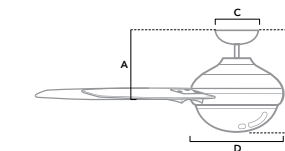

Dimensions measured in inches
A. 10.47 (Low 8.47, Angled 42.47)
B. 14.99 (Low 12.99, Angled 46.99)
C. 6.5
D. 8.6