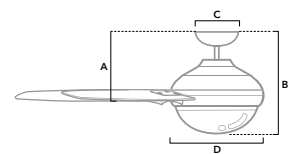

Dimensions measured in inches
A. 14.22 (Low 11.22, Angled 44.22)
B. 18.21 (Low 15.21, Angled 48.21)
C. 6.5
D. 9.96