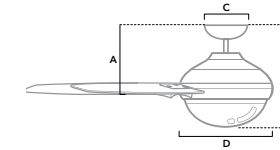

**51315** | Matte Silver Finish with Matte Silver Blades

Dimensions measured in inches  
 A. 10.81 (Low 9.81, Angled 43.81)  
 B. 15.92 (Low 14.92, Angled 48.92)  
 C. 6.5  
 D. 9.84

CFM High	5108
Estimated Energy Cost (\$)	13
Energy Use (W)	48
Airflow Efficiency (CFM/W)	71