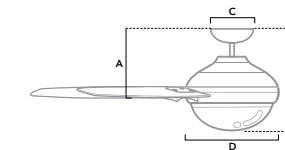

Dimensions measured in inches
A. 10.3 (Low 8.3, Angled 42.3)
B. 14.75 (Low 12.75, Angled 46.75)
C. 6.5
D. 8.6