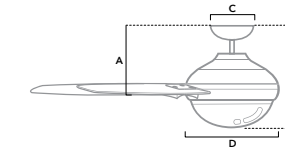

# TRAK

72 inch | Damp | 11" Downrod Included | DC | Wall Control

76015 | Black Finish with Black Blades

76016 | White Finish with White Blades

76017 | Silver Finish with Silver Blades

Dimensions measured in inches  
 A. 23.24 (Angled 47.24)  
 B. 27.11  
 C. 8  
 D. 9.97