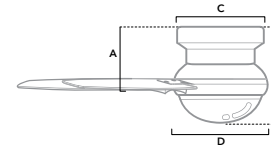

Dimensions measured in inches
A. 8
B. 11.08
C. 9.52
D. 9.63