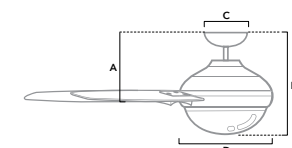

Dimensions measured in inches
A. 12.1 (Low 0, Angled 43.6)
B. 13.63 (Low 0, Angled 45.13)
C. 6.49
D. 8