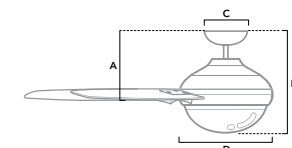

Dimensions measured in inches
A. 12.1 (Low 0, Angled 43.6)
B. 13.63 (Low 0, Angled 45.13)
C. 6.49
D. 8

PARK VIEW

70 inch | Damp | 4.5" Downrod Included | DC | LED Module | Handheld Remote