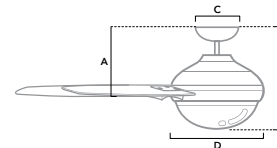

Dimensions measured in inches
A. 11.57 (Low 9.57, Angled 43.57)
B. 16.87 (Low 14.87, Angled 48.87)
C. 6.49
D. 8.3

LOW PROFILE

42 inch | Indoor | Low Profile Mounting | 153x12 | Pull Chain