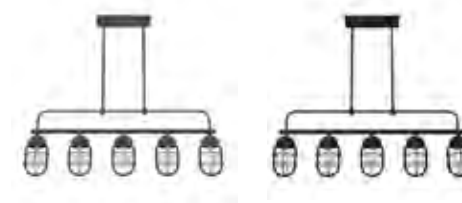

STARKLAKE COLLECTION

5 Light Linear Chandelier | 14.5"H x 40.75"L x 5.25"W | E26 | LED or 60W | Indoor