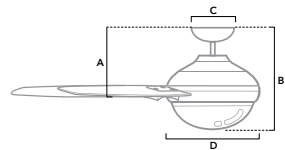

Dimensions measured in inches
A. 11.8 (Low 0, Angled 44.8)
B. 14.63 (Low 0, Angled 47.63)
C. 6.49
D. 8.1