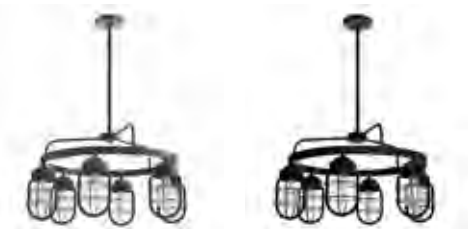

19040 | Noble Bronze
19047 | Chrome
19668 | Natural Iron

6 Light Medium Chandelier | 14.75"H x 27"L x 27"W | E26 | LED or 60W | Indoor