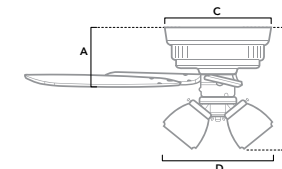

Dimensions measured in inches
A. 7.46
B. 14.66
C. -
D. 11.45

CFM High	3113
Estimated Energy Cost ($)	10
Energy Use (W)	37
Airflow Efficiency (CFM/W)	54