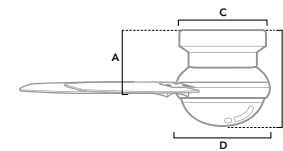

51223 | Brushed Nickel Finish with Matte Nickel Blades

Dimensions measured in inches  
 A. 8.38  
 B. 13.43  
 C. 6.74  
 D. 9.84