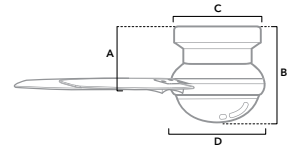

Dimensions measured in inches
A. 7.82
B. 10.96
C. 8.26
D. 10.86