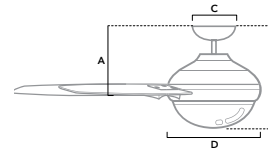

**50292** | Matte Black Finish with Matte Black Blades

Dimensions measured in inches  
 A. 10.51 (Low 9.51, Angled 43.51)  
 B. 15 (Low 14, Angled 48)  
 C. 6.55  
 D. 8.07