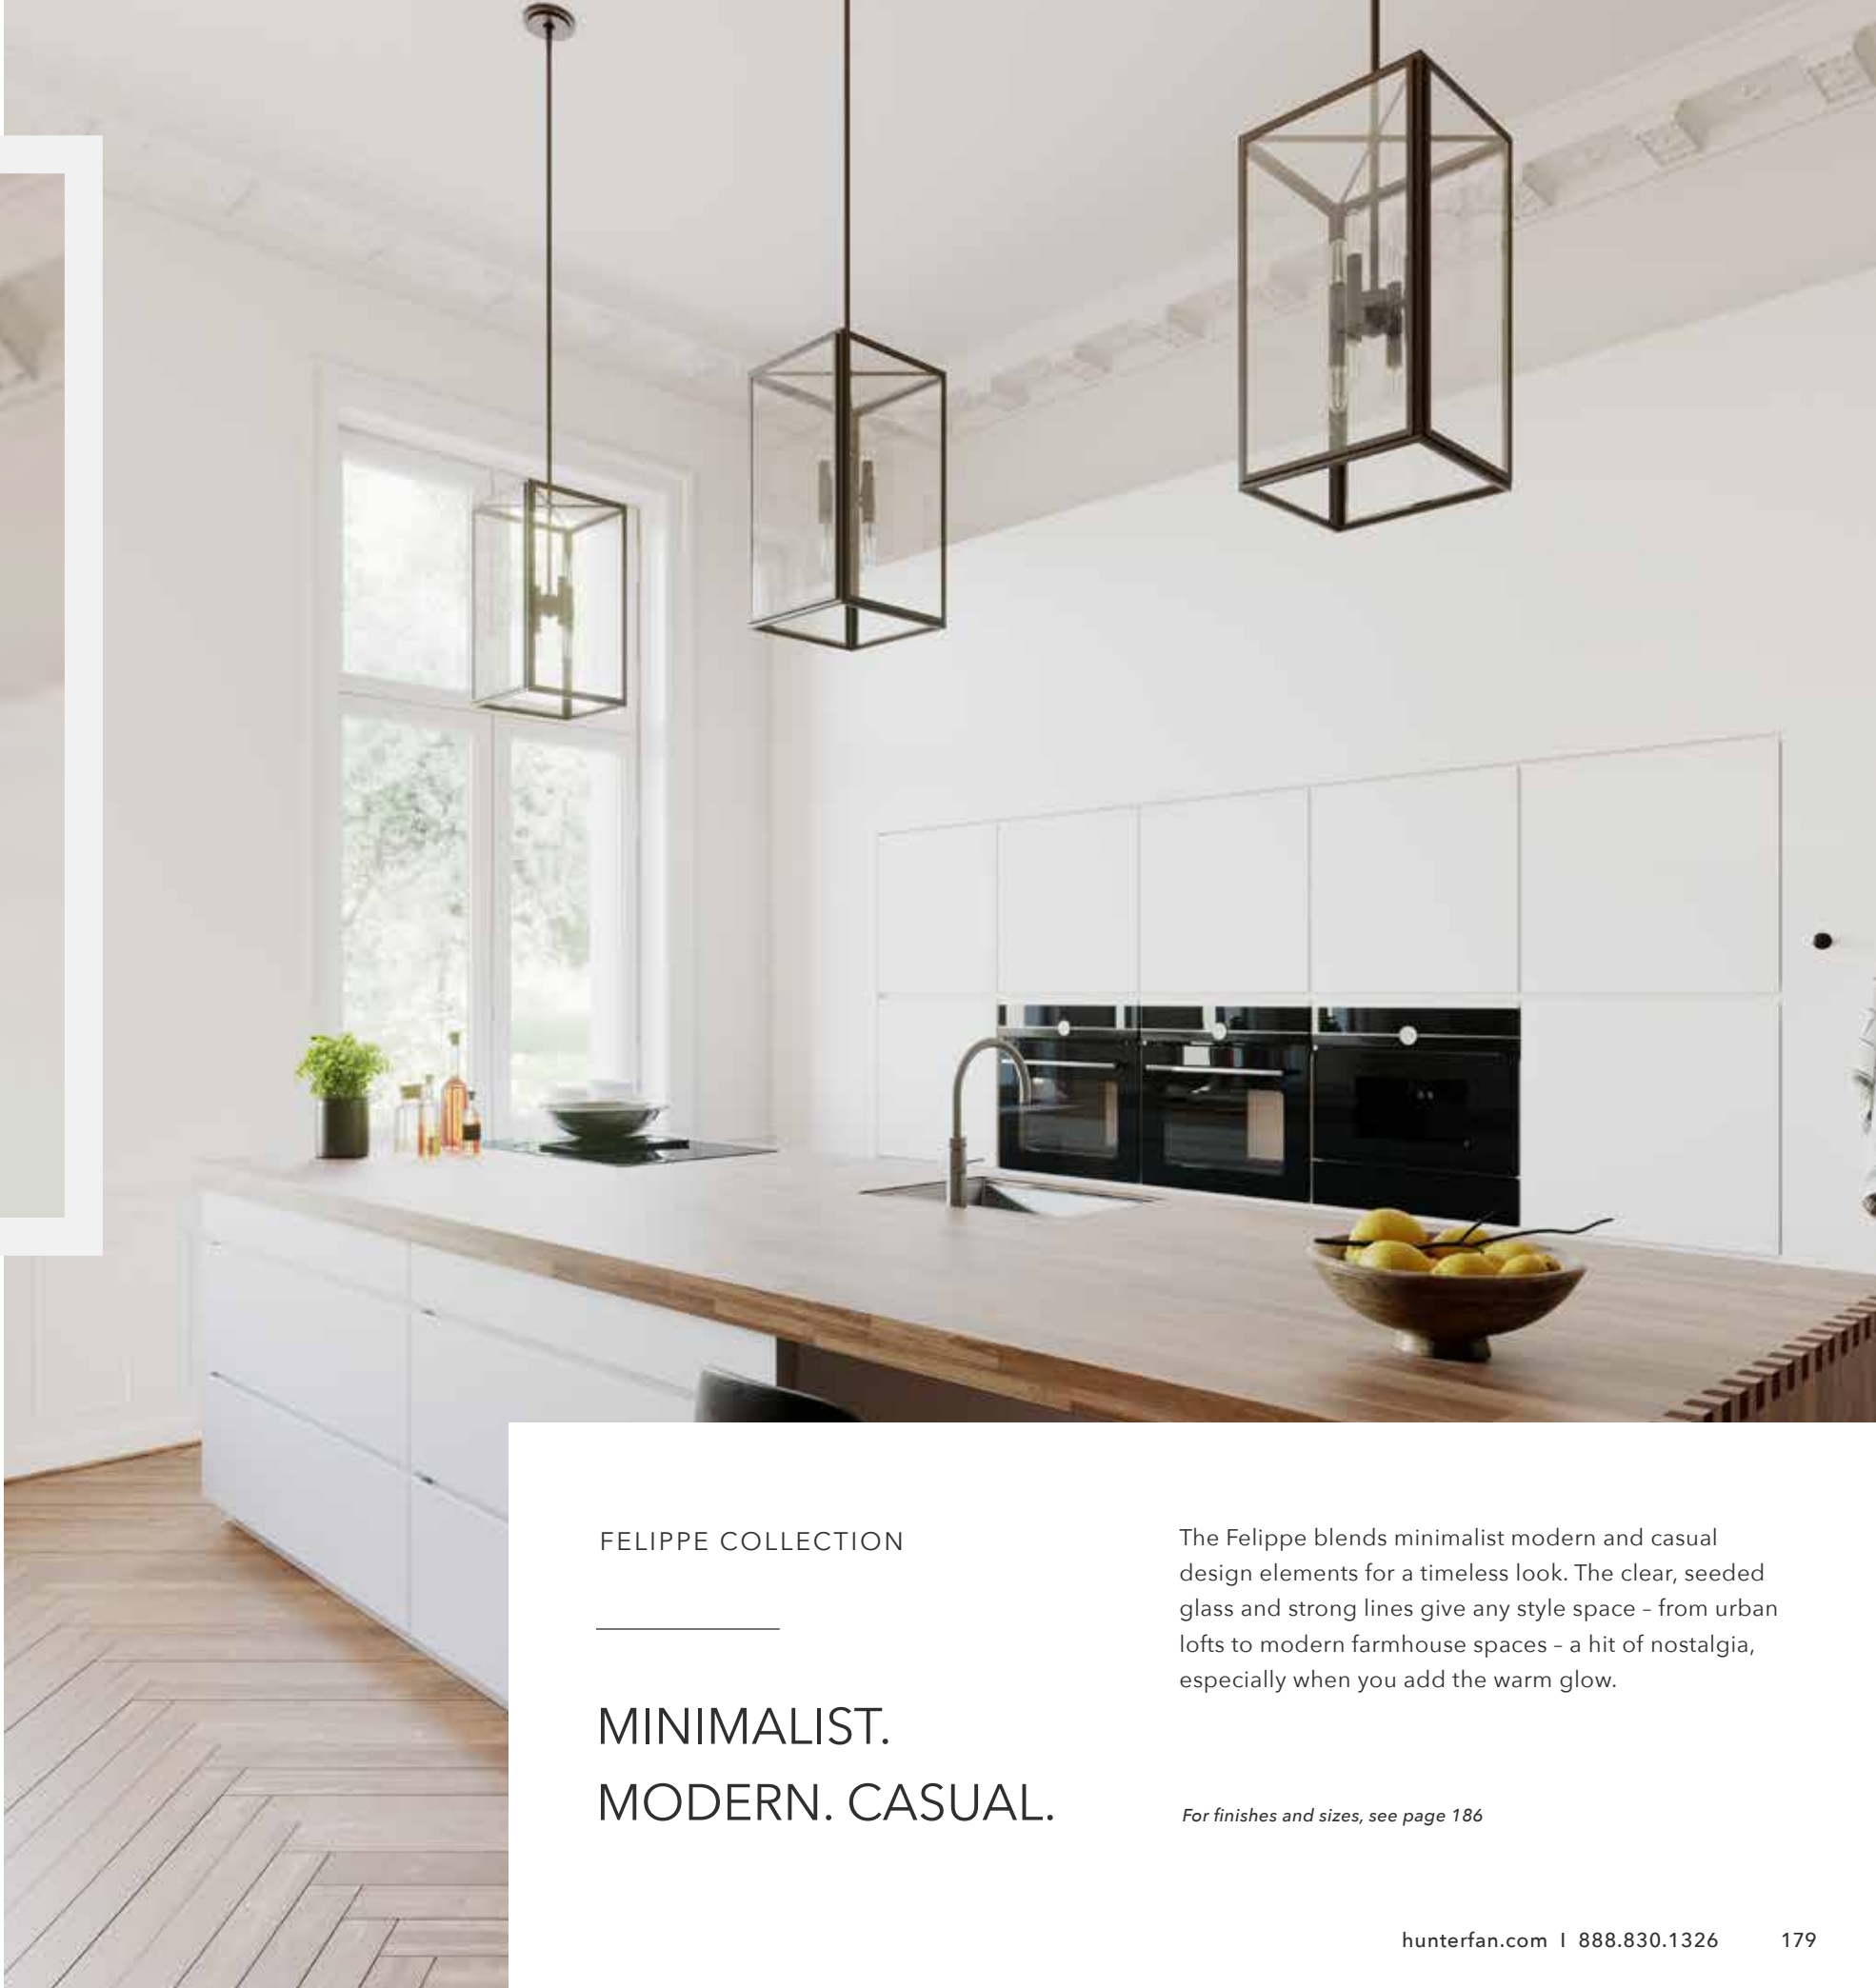

DOHERTY COLLECTION

GIVE GUESTS A WOW WELCOME.

The Doherty adds style to all your entertaining spaces. The bold, geometric lines balanced by the soft, candle-like glow of the pendant's bulbs make a warm accessory for your home. The Doherty is a striking fixture that makes a modern statement without dominating your space.