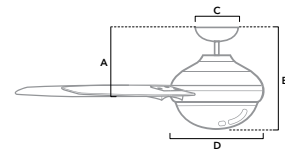

Dimensions measured in inches
A. 11.24 (Low 10.24, Angled 44.24)
B. 13.98 (Low 12.98, Angled 46.98)
C. 6.49
D. 11.06