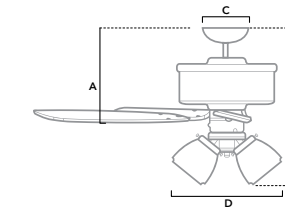

Dimensions measured in inches
A. 10.64 (Low 9.64, Angled 43.64)
B. 20.72 (Low 19.72, Angled 53.72)
C. 6.5
D. 9.37