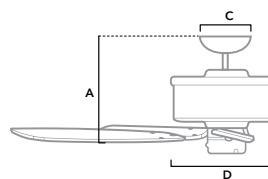

Dimensions measured in inches
A. 12 (Low 11, Angled 45)
B. 13.73 (Low 12.73, Angled 46.73)
C. 6.49
D. 8.79