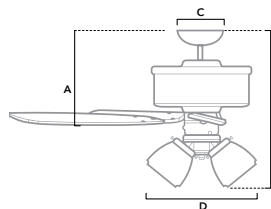

**51098** | Matte Silver Finish with Light Grey Oak Blades

**51097** | Brushed Nickel Finish with Natural Wood Blades

**51103** | Fresh White Finish with Fresh White Blades

Dimensions measured in inches  
 A. 11.86 (Low 11.86, Angled 47.86)  
 B. 18.96 (Low 18.96, Angled 54.96)  
 C. 6.49  
 D. 12.47