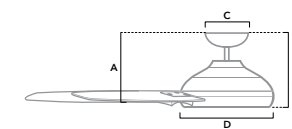

**59609** | Matte Black Finish with Matte Black Blades

**59610** | Fresh White Finish with Fresh White Blades

**51481** | Premier Bronze Finish with Premier Bronze Blades

Dimensions measured in inches  
 A. 11.01 (Low 9.01, Angled 37.01)  
 B. -  
 C. 6.55  
 D. 9.84