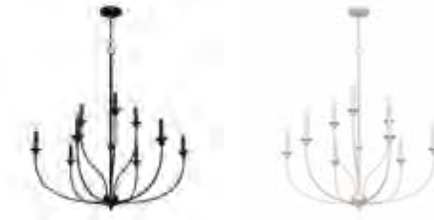

NEW SOUTHCREST COLLECTION

9 Light 2-Tier Extra Large Chandelier | 38"H x 36"L x 36"W | E12 | LED or 60W | Indoor