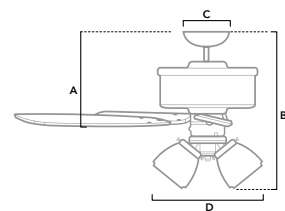

Dimensions measured in inches
A. 10.77 (Low 9.77, Angled 43.77)
B. 17.77 (Low 16.77, Angled 50.77)
C. 6.49
D. 9.82