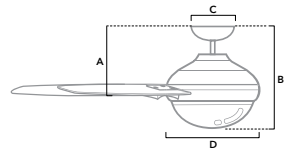

Dimensions measured in inches
A. 14.09 (Low 12.09, Angled 46.09)
B. 15.12 (Low 13.12, Angled 47.12)
C. 6.49
D. 9.42