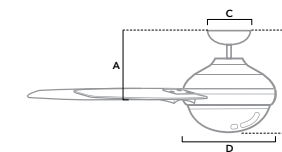

Dimensions measured in inches
A. 8.56 (Low 6.56, Angled 40.56)
B. 14.39 (Low 12.39, Angled 46.39)
C. 6.5
D. 10.27