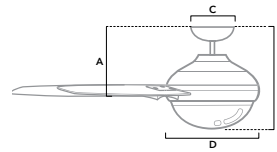

Dimensions measured in inches
A. 11.47 (Low 9.47, Angled 43.47)
B. 14.9 (Low 12.9, Angled 46.9)
C. 6.5
D. 10