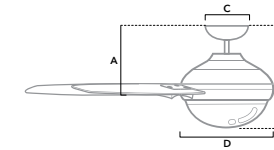

**51389** | Metallic Chocolate Finish with Brushed Alder Blades

Dimensions measured in inches  
 A. 13.88 (Low 11.88, Angled 43.88)  
 B. 16.97 (Low 14.97, Angled 46.97)  
 C. 6.5  
 D. 8.1