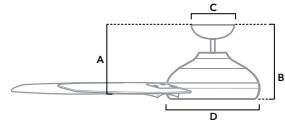

Dimensions measured in inches
A. 8.08 (Low 6.08, Angled 40.08)
B. 10.09 (Low 8.09, Angled 42.09)
C. 6.5
D. 8.74