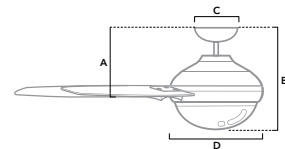

Dimensions measured in inches
A. 10.2 (Low 9.2, Angled 43.2)
B. 12.76 (Low 11.76, Angled 45.76)
C. 6.5
D. 10.91