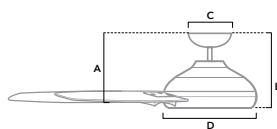

**59261** | Premier Bronze Finish with Fire Polished Wood and Premier Bronze Blades

**59262** | Matte Silver Finish with Matte Silver and Black Willow Blades

Dimensions measured in inches  
 A. 10.69 (Low 8.69, Angled 41.69)  
 B. 8.69  
 C. 6.49  
 D. 7.18