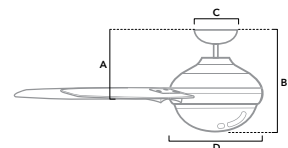

Dimensions measured in inches
A. 11.98 (Low 10.98, Angled 44.98)
B. 16.68 (Low 15.68, Angled 49.68)
C. 6.5
D. 9.76