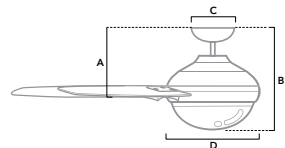

**51473** | Matte Black Finish with Dark Grey Oak and Barnwood Blades

**59397** | Noble Bronze Finish with Barnwood and Drifted Oak Blades

Dimensions measured in inches  
 A. 14.28 (Low 11.28, Angled 44.28)  
 B. 16.87 (Low 13.87, Angled 46.87)  
 C. 6.49  
 D. 8.58