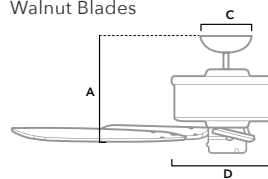

**53321** | Brushed Nickel Finish with Medium Walnut and Dark Walnut Blades

**53320** | Premier Bronze Finish with Roasted Walnut and Yellow Walnut Blades

Dimensions measured in inches  
 A. 11.69 (Low 10.69, Angled 44.69)  
 B. -  
 C. 6.49  
 D. 11.06