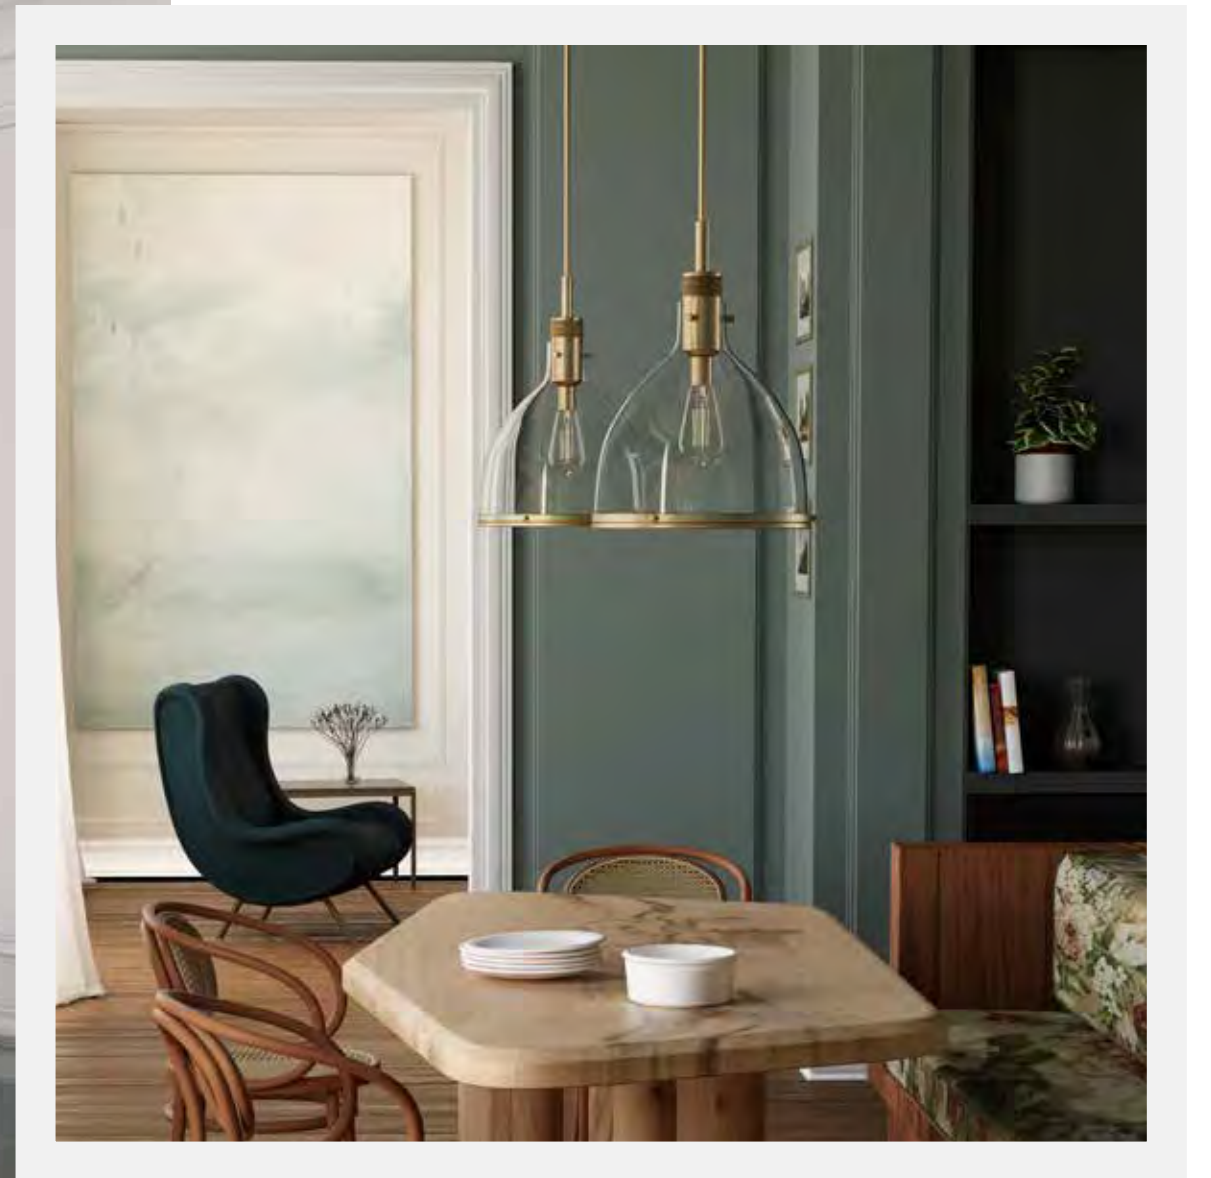

VAN NUYS COLLECTION

---

LUXE MEETS INDUSTRIAL.

Simple and versatile, the Van Nuys pendant light is at home in a variety of spaces, from modern industrial to glam. Subtle detailing like the knurling and thumb screws add texture to the large, clear glass shade and metallic finishes.