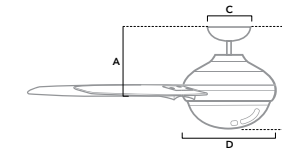

Dimensions measured in inches
A. 11.8 (Low 10.8, Angled 44.8)
B. 18.23 (Low 17.23, Angled 51.23)
C. 6.49
D. 9.5