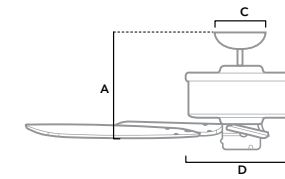

Dimensions measured in inches
A. 23.46 (Angled 56.46)
B. -
C. 6.49
D. 9.73