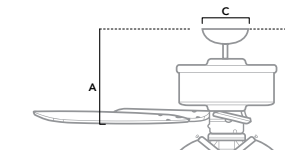

Dimensions measured in inches
A. 10.86 (Low 9.86, Angled 43.86)
B. 19.91 (Low 18.91, Angled 52.91)
C. 6.49
D. 11

STOCKBRIDGE

70 inch | Indoor | 2" Downrod Included | 172x20 | 3 x 6.5W LED Bulbs | Pull Chain