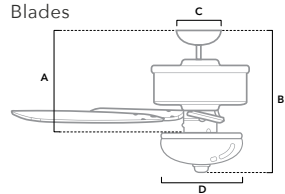

51738 | Matte Black Finish with Matte Black and Light Grey Oak Blades

Dimensions measured in inches
A. 9.97 (Angled 43.97)
B. 16.69 (Angled 50.69)
C. 6.5
D. 9.82