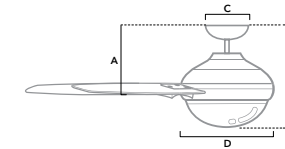

Dimensions measured in inches
A. 17.27 (Angled 46.27)
B. -
C. 6.49
D. 7.5