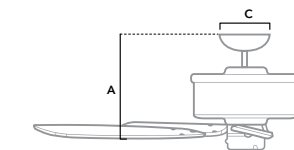

Dimensions measured in inches
A. 10.61 (Low 9.61, Angled 43.61)
B. 19.15 (Low 18.15, Angled 52.15)
C. 6.5
D. 8.27