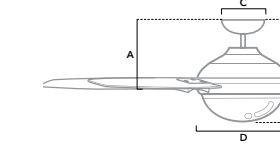

# AKER

52 inch | Indoor | 3" and 2" Downrod Included | 153x20 | 2 x 9W LED Bulbs | Pull Chain

**50378** | Fresh White Finish with Fresh White and Natural Wood Blades

**50380** | Brushed Nickel Finish with American Walnut and Natural Wood Blades