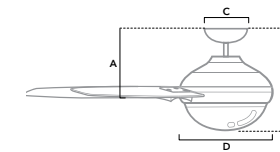

Dimensions measured in inches
A. 12.63 (Low 10.63, Angled 44.63)
B. 17.23 (Low 15.23, Angled 49.23)
C. 6.49
D. 8.75