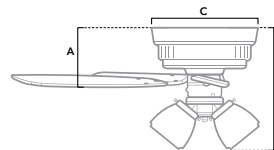

Dimensions measured in inches
A. 7.41
B. 14.56
C. -
D. 11.64