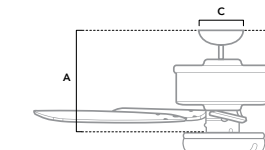

Dimensions measured in inches
A. 11.68 (Low 10.68, Angled 44.68)
B. 18.45 (Low 17.45, Angled 51.45)
C. 6.49
D. 11.06