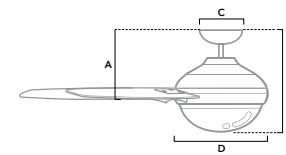

50391 | Natural Iron Finish with Black Willow and Walnut Stripe Blades

Dimensions measured in inches  
 A. 8.79 (Angled 42.79)  
 B. 17.13 (Angled 51.13)  
 C. 6.49  
 D. 7.82