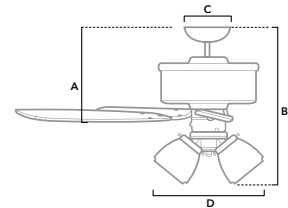

# PELSTON

44 inch | Indoor | 2" and 3" Downrod Included | 153x12 | 3 x 3.5W LED Bulbs | Pull Chain

50330 | Matte White Finish with White Grain and Fresh White Blades

CFM High	3722
Estimated Energy Cost (\$)	8
Energy Use (W)	30
Airflow Efficiency (CFM/W)	82