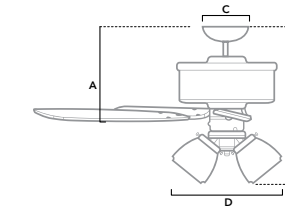

Dimensions measured in inches
A. 10.64 (Low 9.64, Angled 43.64)
B. 20.72 (Low 19.72, Angled 53.72)
C. 6.5
D. 9.37