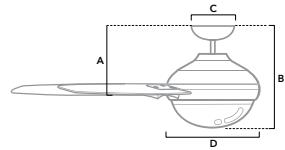

51197 | Matte White Finish with Matte White Blades

CFM High	5234
Estimated Energy Cost (\$)	12
Energy Use (W)	44
Airflow Efficiency (CFM/W)	80

Dimensions measured in inches  
 A. 13.71 (Low 11.71, Angled 45.71)  
 B. 16.94 (Low 14.94, Angled 48.94)  
 C. 6.5  
 D. 8.1