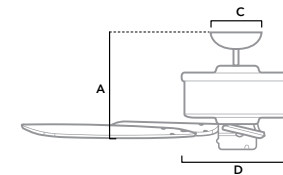

Dimensions measured in inches
A. 11.97 (Low 10.97, Angled 44.97)
B. -
C. 6.49
D. 15.96

ISOTOPE

44 inch | Indoor | Low Profile Mounting | 188x20 | LED Module | Wall Control