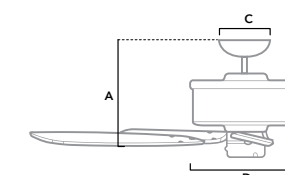

Dimensions measured in inches
A. 11.92 (Low 10.92, Angled 44.92)
B. -
C. 6.49
D. 12.5