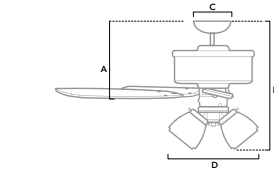

Dimensions measured in inches
A. 11.66 (Low 10.66, Angled 44.66)
B. 19.6 (Low 18.6, Angled 52.6)
C. 6.49
D. 12.32