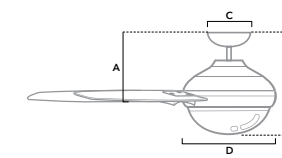

Dimensions measured in inches
A. 14.6 (Low 11.6, Angled 44.6)
B. 19.41 (Low 16.41, Angled 49.41)
C. 6.49
D. 10