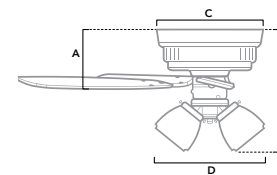

**51091** | New Bronze Finish with Brazilian Cherry and Harvest Mahogany Blades

**51090** | Snow White Finish with Snow White and Light Oak Blades

Dimensions measured in inches  
 A. 7.45  
 B. 14.6  
 C. 6.5  
 D. 12.5