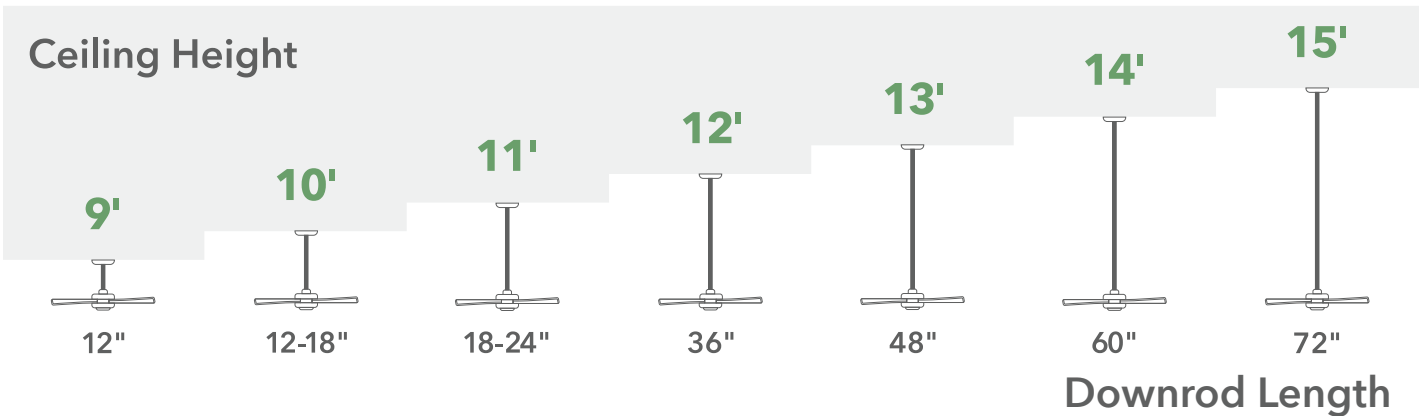

INDOOR CEILING FAN DOWNRODS

Finish	2"	6"	12"	18"	24"	36"	48"	60"	72"
Antique Brass	x	x	22719	22729	26319	26329	26339	23190	23060
Black	99781	99775	25144	25145	25146	25147	25148	25149	25150
Bronze Patina	x	x	28206	28207	28208	28209	28210	x	x
Brushed Nickel	99784	99778	26019	26020	26021	26022	26023	26024	26025
Cottage White	x	x	99200	99201	99202	99203	99204	99205	99206
Fresh White	99780	99774	99700	99701	99702	99703	99704	99705	99706
Bright Brass	x	x	22713	22723	26313	26323	26333	23192	23062
Polished Brass	x	x	25176	x	25178	x	x	x	x
Matte Silver	99782	99776	99301	99302	99303	99304	99305	99306	99307
New Bronze	x	x	26041	26042	26043	26044	26045	26046	26047
Noble Bronze	99783	99777	99294	99295	99296	99297	99298	99299	99300
Polished Nickel	x	x	99280	99281	99282	99283	99284	99285	99286
Premier Bronze	x	x	99708	99709	99710	99711	99712	99713	99714
Satin Nickel	x	x	99271	99272	99273	x	99275	x	x

Hunter Downrods are 3/4" diameter. For downrods 36" and larger requires a Wire Extension Kit. Model 99779.

OUTDOOR WEATHERMAX® DOWNRODS

Finish	12"	18"	24"	36"	48"
Matte Silver	99730	99731	99732	99733	99734
Matte Black	99738	99739	99740	99741	99742
Fresh White	99746	99747	99748	99749	99750
Noble Bronze	99755	99756	99757	99758	99759

HUNTER ORIGINAL® DOWNRODS

Finish	12"	18"	24"	36"	48"	60"	72"
Black Indoor	26302	26219	26227	26228	26229	23194	23064
Chestnut Brown Indoor	22711	22721	26331	26341	26351	x	23065
White Indoor	22717	22727	26317	26327	26337	23197	23067
Noble Bronze Indoor	99716	99717	99718	99719	99720	99721	99722
New Bronze All-Weather	25998	25999	26007	26008	x	x	x