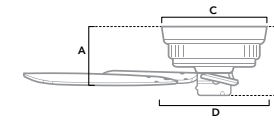

Dimensions measured in inches
A. 10.94 (Low 9.94, Angled 43.94)
B. 12.4
C. 6.49
D. 10.9