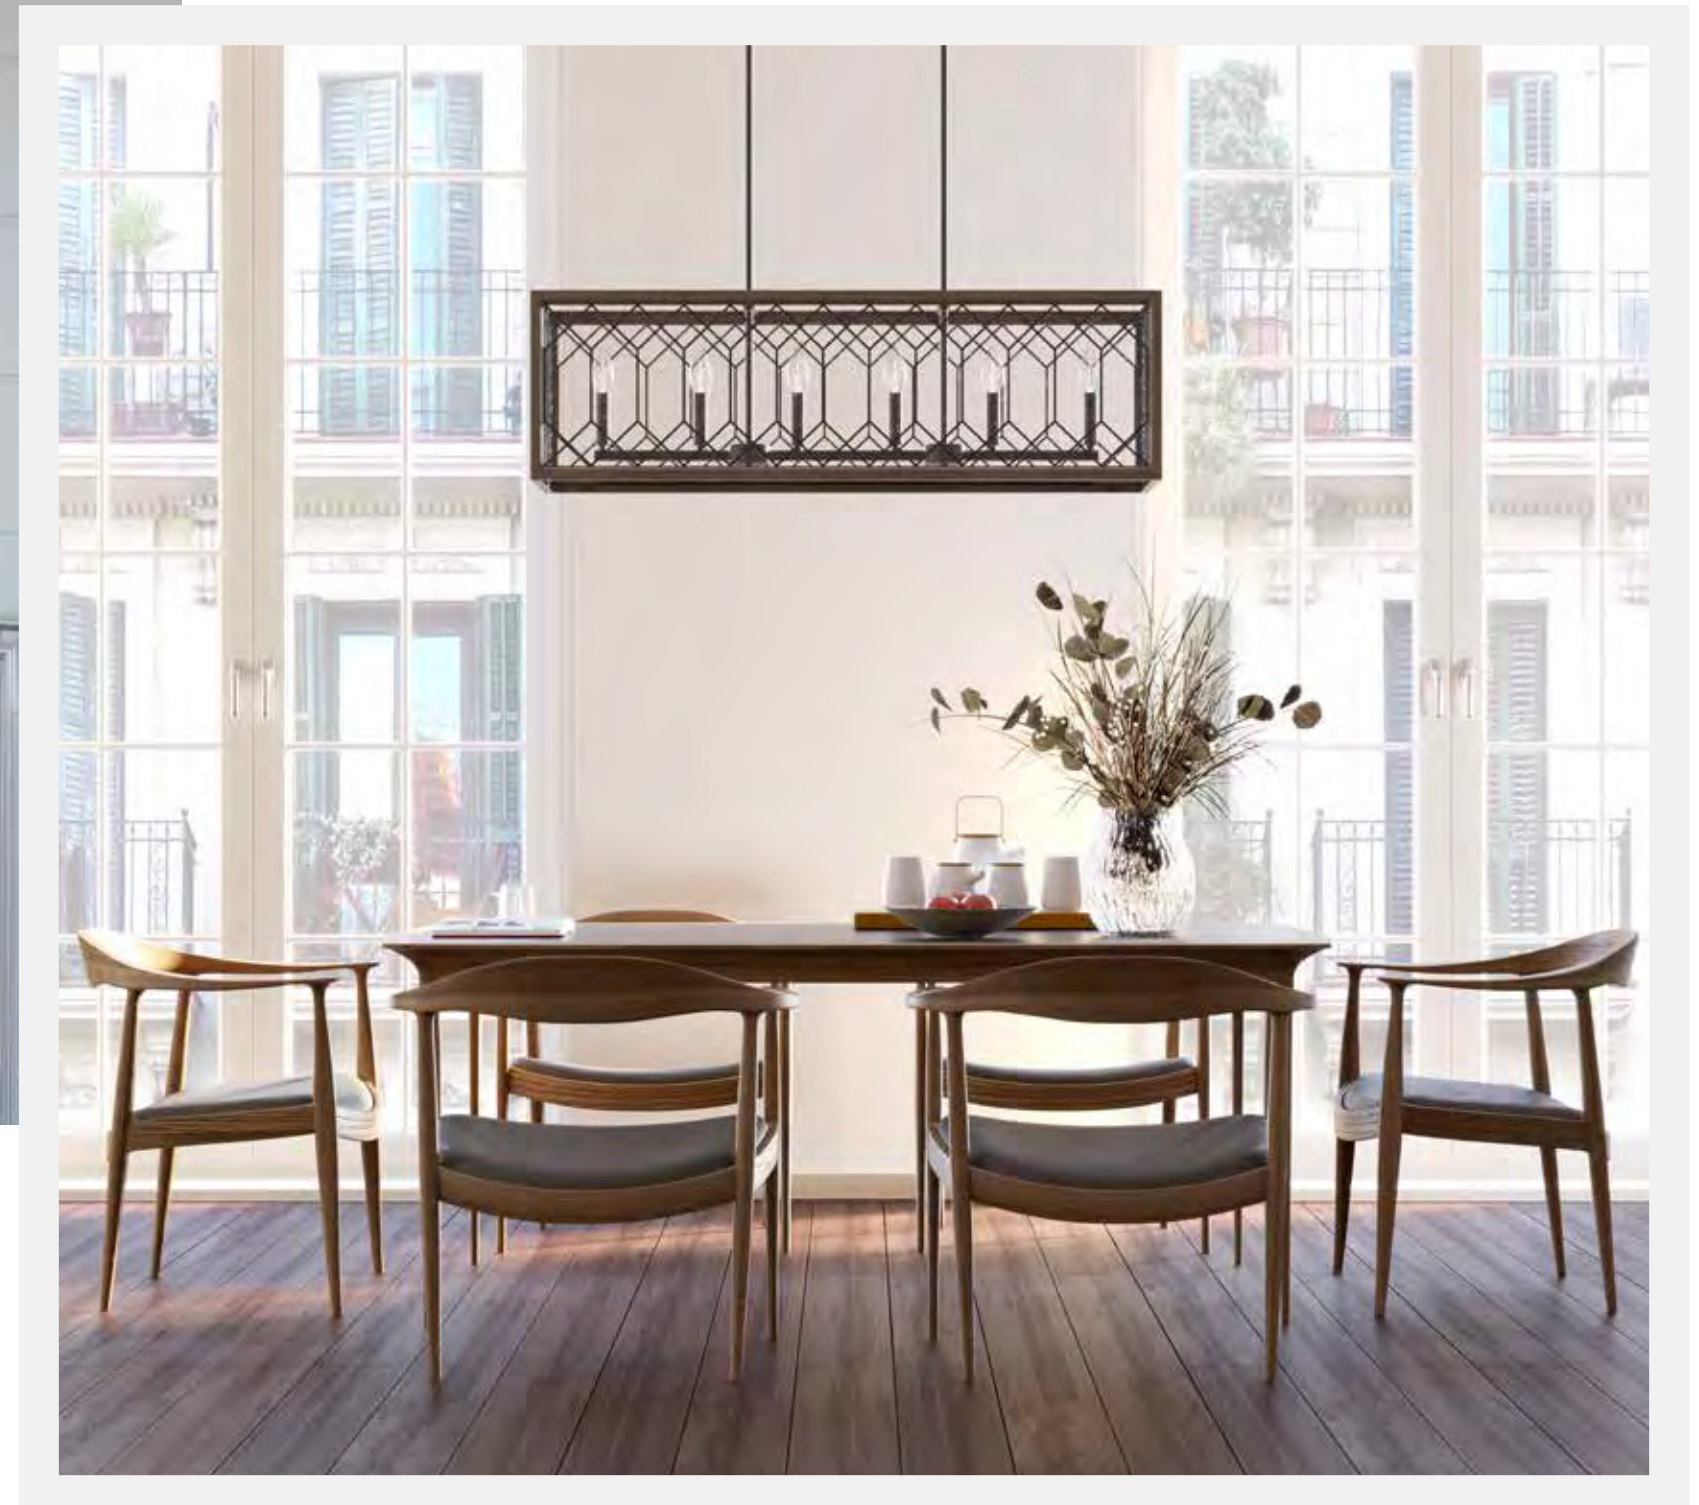

THE LOVE OF LATTICE.

For finishes and sizes, see page 130-131

ASTWOOD COLLECTION

Bring art deco lighting to your space. With its clean lines and modern touches, the Astwood decorative lights pull spaces together.

For finishes and sizes, see page 158-160

A MODERN STAPLE.