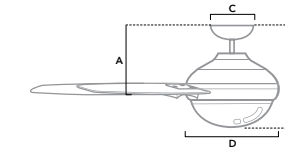

# TRAK

84 inch | Damp | 11" Downrod Included | DC | 1 x 30W LED Bulbs | Wall Control

76018 | Black Finish with Black Blades

76019 | White Finish with White Blades

76020 | Silver Finish with Silver Blades

Dimensions measured in inches  
 A. 23.47 (Angled 47.47)  
 B. (Angled 51.11)  
 C. 8  
 D. 9.97