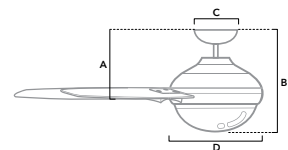

# TRAK

72 inch | Damp | 11" Downrod Included | DC | 1 x 30W LED Bulbs | Wall Control

76012 | Black Finish with Black Blades

76013 | White Finish with White Blades

76014 | Silver Finish with Silver Blades

Dimensions measured in inches  
 A. 23.47 (Angled 47.47)  
 B. (Angled 51.11)  
 C. 8  
 D. 9.97