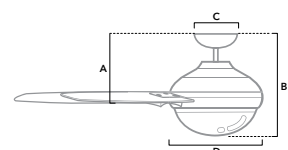

# MELBOURNE

52 inch | Indoor | 4.5" Downrod Included | DC | LED Module | Wall Control

50789 | Brushed Nickel Finish with Dark Toasted Walnut Blades

CFM High	4535
Estimated Energy Cost (\$)	2
Energy Use (W)	10
Airflow Efficiency (CFM/W)	294