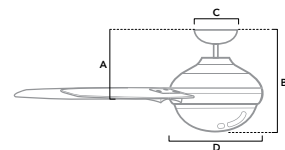

Dimensions measured in inches
A. 11.28 (Low 9.28, Angled 43.28)
B. 15.42 (Low 13.42, Angled 47.42)
C. 6.5
D. 9.86