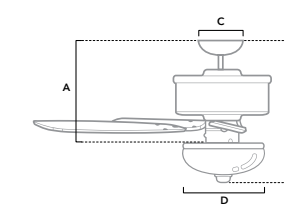

Dimensions measured in inches
A. 10.26 (Low 10.26, Angled 44.26)
B. 17.53 (Low 17.53, Angled 51.53)
C. 6.49
D. 12.25