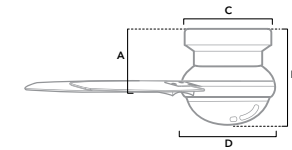

Dimensions measured in inches
A. 8.6
B. 12.12
C. 8
D. 10.55