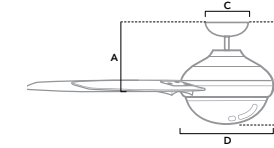

Dimensions measured in inches
A. 11.02 (Low 9.02, Angled 43.02)
B. 18.97 (Low 16.97, Angled 50.97)
C. 6.49
D. 10.43