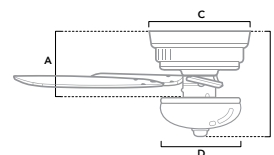

Dimensions measured in inches
A. 8.01
B. 15.95
C. 12.32
D. 12.73