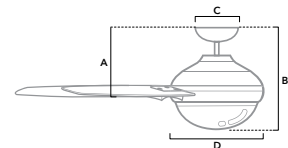

Dimensions measured in inches
A. 14.72 (Low 11.72, Angled 44.72)
B. 18.8 (Low 15.8, Angled 48.8)
C. 6.5
D. 10

OVERTON