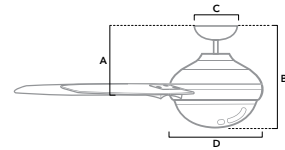

# WINDBOUND

52 inch | Damp | 2" and 3" Downrod Included | 153x20 | Pull Chain

51459 | Matte Black Finish with Matte Black Blades

51460 | Matte White Finish with Matte White Blades

CFM High	5662
Estimated Energy Cost (\$)	12
Energy Use (W)	44
Airflow Efficiency (CFM/W)	88