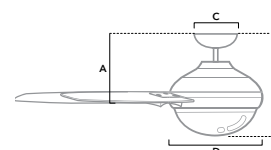

Dimensions measured in inches
A. 11.3 (Low 9.3, Angled 42.3)
B. 16.76 (Low 14.76, Angled 47.76)
C. 6.49
D. 7.43