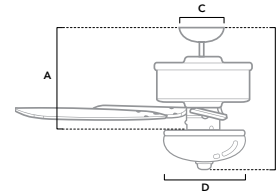

**52218** | New Bronze Finish with Brazilian Cherry and Harvest Mahogany Blades

**52217** | Snow White Finish with Snow White and Light Oak Blades

Dimensions measured in inches  
 A. 10.91 (Low 9.91, Angled 43.91)  
 B. 17.77 (Low 16.77, Angled 50.77)  
 C. 6.49  
 D. 10.9