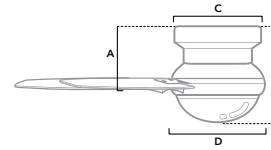

Dimensions measured in inches
A. 7.89
B. 10.29
C. -
D. 9.52