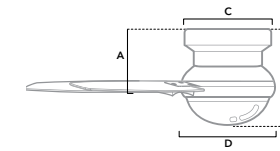

Dimensions measured in inches
A. 8.43
B. 15.65
C. -
D. 6.49