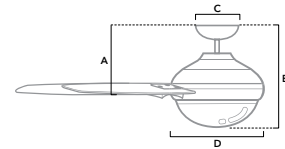

Dimensions measured in inches
A. 10.82 (Low 8.82, Angled 42.82)
B. 17.62 (Low 15.62, Angled 49.62)
C. 6.49
D. 12.86