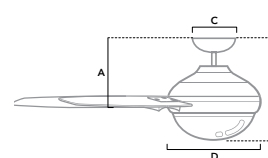

Dimensions measured in inches
A. 9.74 (Low 8.74, Angled 42.74)
B. 15.86 (Low 14.86, Angled 48.86)
C. 6.49
D. 9.13