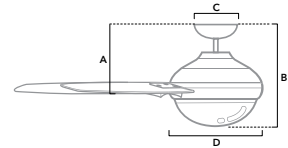

Dimensions measured in inches
A. 10 (Low 8, Angled 42)
B. 15.43 (Low 13.43, Angled 47.43)
C. 6.5
D. 7.91