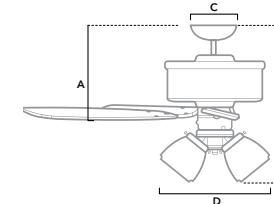

Dimensions measured in inches
A. 10.92 (Low 9.92, Angled 43.92)
B. 18.06 (Low 17.06, Angled 51.06)
C. 6.5
D. 10.9