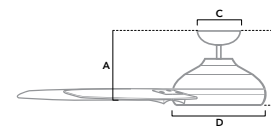

Dimensions measured in inches
A. 11.63 (Low 9.63, Angled 43.63)
B. 12.15 (Low 10.15, Angled 44.15)
C. 6.5
D. 6.77