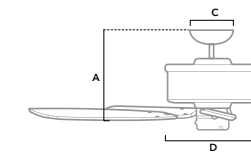

# UTOPIAN

52 inch | Damp | 4" and 2" Downrod Included | 172x20 | Pull Chain

54035 | Brushed Cocoa Finish with Antique Halifax Blades

CFM High	5924
Estimated Energy Cost (\$)	12
Energy Use (W)	45
Airflow Efficiency (CFM/W)	78