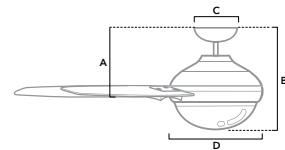

Dimensions measured in inches
A. 11.47 (Low 10.47, Angled 44.47)
B. 16.04 (Low 15.04, Angled 49.04)
C. 6.49
D. 10.58

SOUTHERN BREEZE

42 inch | Indoor | 3" and 2" Downrod Included | 153x12 | 3 x 6.5W LED Bulbs | Pull Chain