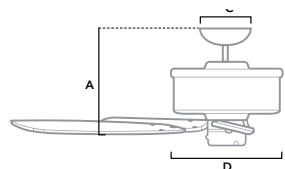

Dimensions measured in inches
A. 10.88 (Low 9.88, Angled 43.88)
B. -
C. 6.49
D. 10.08