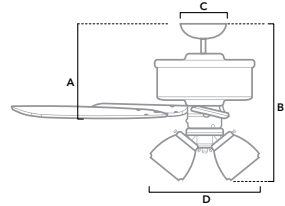

Dimensions measured in inches
A. 10.56 (Low 8.56, Angled 42.56)
B. 18.37 (Low 16.37, Angled 50.37)
C. 6.5
D. 8.8

LEIVA

54 inch | Indoor | 2" Downrod Included | 172x12 | 2 x 6.5W LED Bulbs | Handheld Remote