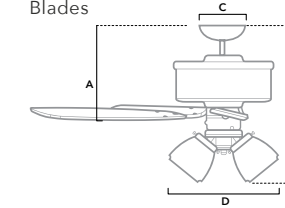

50885 | Fresh White Finish with Fresh White and Natural Wood Blades

CFM High	2999
Estimated Energy Cost (\$)	8
Energy Use (W)	29
Airflow Efficiency (CFM/W)	68

Dimensions measured in inches  
 A. 9.97 (Angled 43.97)  
 B. 16.93 (Angled 50.93)  
 C. 6.5  
 D. 9.82