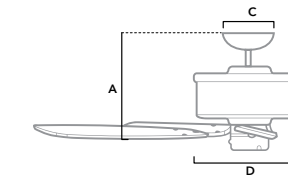

Dimensions measured in inches
A. 11.48 (Low 9.48, Angled 45.48)
B. -
C. 6.49
D. 14.09