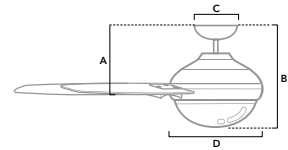

# TRAK

60 inch | Damp | 11" Downrod Included | DC | Wall Control

76009 | Black Finish with Black Blades

76010 | White Finish with White Blades

76011 | Silver Finish with Silver Blades

Dimensions measured in inches  
 A. 23.24 (Angled 47.24)  
 B. 27.11  
 C. 8  
 D. 9.97