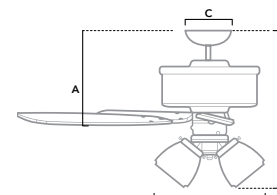

**52106** | Brushed Nickel Finish with Brazilian Cherry and Harvest Mahogany Blades

**52107** | New Bronze Finish with Brazilian Cherry and Harvest Mahogany Blades

Dimensions measured in inches  
 A. 10.92 (Low 9.92, Angled 43.92)  
 B. 18.06 (Low 17.06, Angled 51.06)  
 C. 6.5  
 D. 10.9