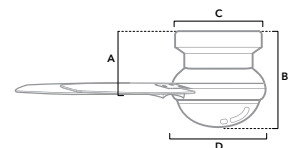

Dimensions measured in inches
A. 9.35
B. 14.82
C. 8.42
D. 9.09