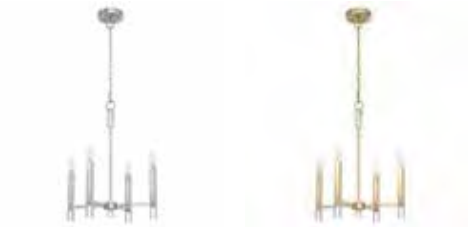

NEW SUNJAI COLLECTION

4 Light Small Chandelier | 21.75"H x 17.25"L x 17.25"W | E12 | LED or 60W | Indoor