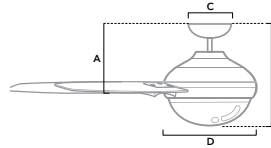

**50387** | Fresh White Finish with Fresh White and Light Oak Blades

**51734** | Matte Silver Finish with Matte Silver and Grey Walnut Stripe Blades

Dimensions measured in inches  
 A. 10.06 (Low 9.06, Angled 43.06)  
 B. 14.86 (Low 13.86, Angled 47.86)  
 C. 6.49  
 D. 9.4