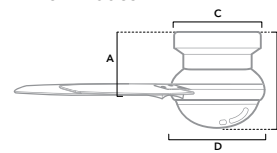

Dimensions measured in inches
A. 8.84
B. 15.22
C. -
D. 6.69