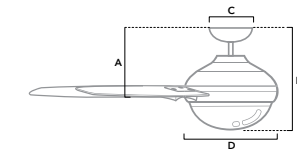

Dimensions measured in inches
A. 9.92 (Low 8.92, Angled 42.92)
B. 14.31 (Low 13.31, Angled 47.31)
C. 6.49
D. 8.6