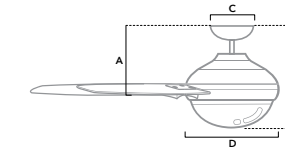

Dimensions measured in inches
A. 9.13 (Low 8.13, Angled 42.13)
B. 11.85 (Low 10.85, Angled 44.85)
C. 6.5
D. 9.02