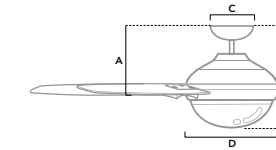

Dimensions measured in inches
A. 12.9 (Angled 44.4)
B. 13.42 (Angled 44.92)
C. 6.49
D. 9.46