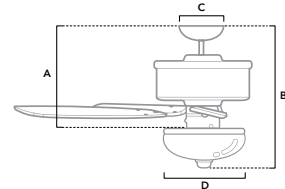

Dimensions measured in inches
A. 10.66 (Low 11.66, Angled 42.77)
B. 17.95 (Low 17.95, Angled 47.95)
C. 6.5
D. 10.75