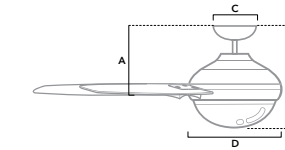

Dimensions measured in inches
A. 9.25 (Low 8.25, Angled 42.25)
B. 14.15 (Low 13.15, Angled 47.15)
C. 6.5
D. 7.01

STARKLAKE

52 inch | Damp | 3" and 2" Downrod Included | 172x20 | 3 x 3.5W LED Bulbs | Pull Chain