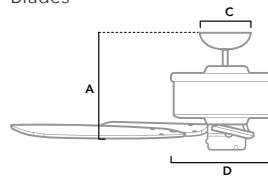

Dimensions measured in inches
A. 11.7 (Low 10.7, Angled 44.7)
B. -
C. 6.49
D. 11.06