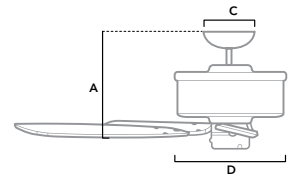

# SEA WIND

48 inch | Damp | 3" and 2" Downrod Included | 172x12 | Pull Chain

53350 | White Finish with White Blades

53351 | Matte Black Finish with Matte Black Blades

CFM High	4540
Estimated Energy Cost (\$)	10
Energy Use (W)	37
Airflow Efficiency (CFM/W)	85