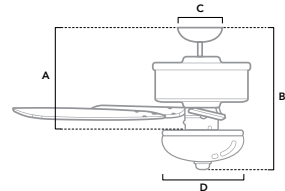

53251 | White Finish with White and Beech Blades

CFM High	4499
Estimated Energy Cost (\$)	11
Energy Use (W)	38
Airflow Efficiency (CFM/W)	81

Dimensions measured in inches  
 A. 11.04 (Low 10.04, Angled 44.04)  
 B. 18.66 (Low 17.66, Angled 51.66)  
 C. 6.5  
 D. 11.69