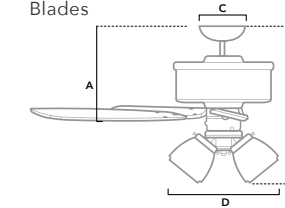

Dimensions measured in inches
A. 9.91 (Angled 43.91)
B. 16.93 (Angled 50.93)
C. 6.5
D. 9.82