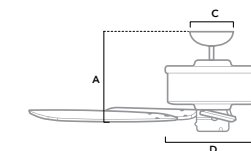

# UTOPIAN

52 inch | Damp | 172x20 | Pull Chain

54037 | Snow White Finish with Matte Snow White Blades

CFM High	5924
Estimated Energy Cost (\$)	12
Energy Use (W)	45
Airflow Efficiency (CFM/W)	78

Dimensions measured in inches  
 A. 11.64  
 B. -  
 C. 6.49  
 D. 11.24