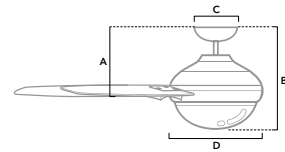

Dimensions measured in inches
A. 8.79 (Low 7.79, Angled 41.79)
B. 13.77 (Low 12.77, Angled 46.77)
C. 6.49
D. 7.91

SENTINEL

52 inch | Indoor | 2" Downrod Included | 172x12 | 2 x 9W LED Bulbs | Handheld Remote