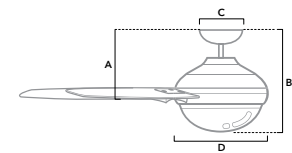

Dimensions measured in inches
A. 10.88 (Low 8.88, Angled 46.88)
B. 14.85 (Low 12.85, Angled 50.85)
C. 6.75
D. 10.63