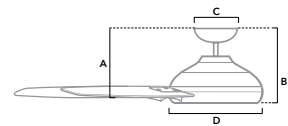

# MELBOURNE

52 inch | Indoor | 4.5" Downrod Included | DC | Wall Control

50792 | Noble Bronze Finish with Weathered White Birch Blades

50794 | Brushed Nickel Finish with Dark Toasted Walnut Blades

CFM High	4585
Estimated Energy Cost (\$)	3
Energy Use (W)	11
Airflow Efficiency (CFM/W)	275