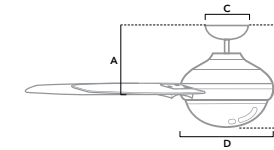

Dimensions measured in inches
A. 10.79 (Low 13.79, Angled 43.79)
B. 14.19 (Low 17.19, Angled 47.19)
C. 6.5
D. 9.25

SOLARIA