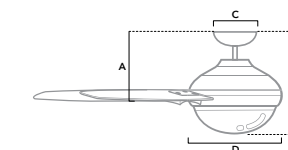

Dimensions measured in inches
A. 9.69 (Low 8.69, Angled 42.69)
B. 14.15 (Low 13.15, Angled 47.15)
C. 6.75
D. 9.26