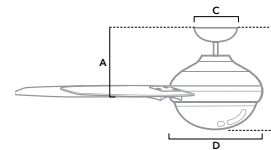

Dimensions measured in inches
A. 9.88 (Low 8.88, Angled 42.88)
B. 15.98 (Low 14.98, Angled 48.98)
C. 6.49
D. 9.16