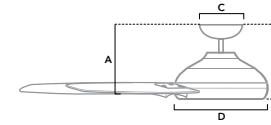

Dimensions measured in inches
A. 9.98 (Low 8.98, Angled 41.98)
B. 13.06 (Low 12.06, Angled 45.06)
C. 6.55
D. 9.84