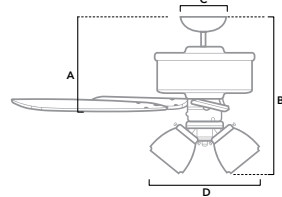

Dimensions measured in inches
A. 11.53 (Low 10.53, Angled 44.53)
B. 19.49 (Low 18.49, Angled 52.49)
C. 6.5
D. 10.91

CFM High	3769
Estimated Energy Cost ($)	8
Energy Use (W)	30
Airflow Efficiency (CFM/W)	83