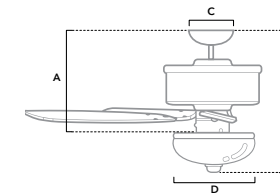

Dimensions measured in inches
A. 8.81
B. 15.47
C. -
D. 13.13