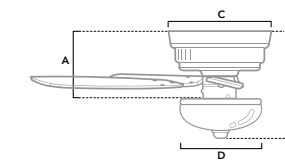

Dimensions measured in inches
A. 7.67
B. 14.32
C. 6.49
D. 12.19