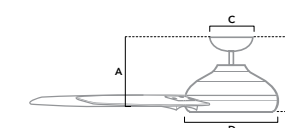

**51590** | Matte Black Finish with Matte Black Blades

Dimensions measured in inches  
 A. 14.52 (Low 11.52, Angled 44.52)  
 B. 15.23 (Low 12.23, Angled 45.23)  
 C. 6.5  
 D. 8.5

DONATELLA

---