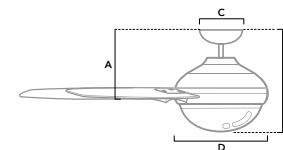

Dimensions measured in inches
A. 11.43 (Low 9.43, Angled 43.43)
B. 16.8 (Low 14.8, Angled 48.8)
C. 6.49
D. 8.3