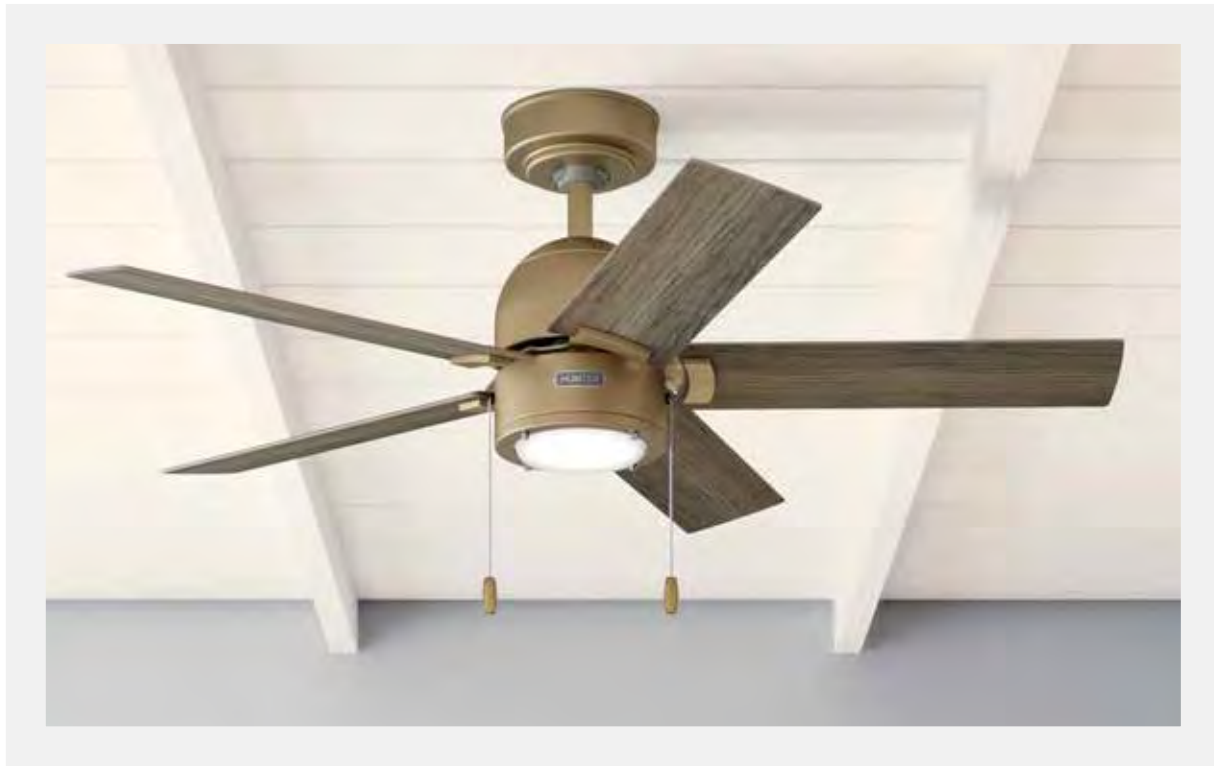

## DOWNTOWN

---

SLEEK DESIGN,  
INDUSTRIAL DETAILS.

With its sleek design, impressive size, and powerful functionality, the Downtown Outdoor Ceiling Fan is a must-have addition to any outdoor space.

*For finishes and sizes, see page 35*