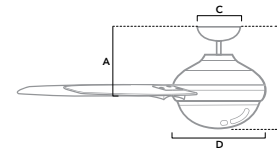

**59239** | Matte Black Finish with Rustic Grain and Black Oak Grain Blades

Dimensions measured in inches  
 A. 11.49 (Low 10.49, Angled 44.49)  
 B. 21.36 (Low 20.36, Angled 54.36)  
 C. 6.49  
 D. 8.98