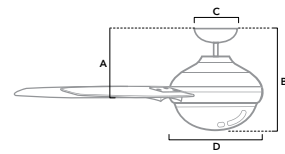

Dimensions measured in inches
A. 8.56 (Low 7.56, Angled 41.56)
B. 13.07 (Low 12.07, Angled 46.07)
C. 6.49
D. 7.91

SENTINEL

60 inch | Indoor | 3" and 2" Downrod Included | 172x20 | 2 x 9W LED Bulbs | Handheld Remote