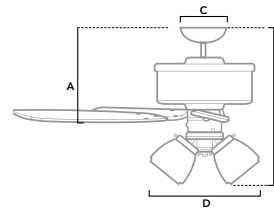

Dimensions measured in inches
A. 12.77 (Low 10.77, Angled 44.77)
B. 19.43 (Low 17.43, Angled 51.43)
C. 6.5
D. 12.07