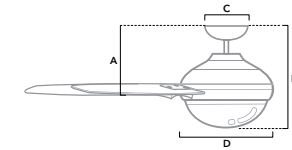

Dimensions measured in inches
A. 10.57 (Low 9.57, Angled 43.57)
B. 15.75 (Low 14.75, Angled 48.75)
C. 6.5
D. 7.8