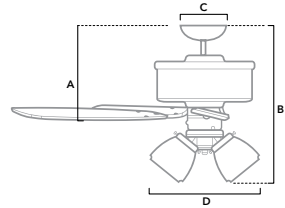

Dimensions measured in inches
A. 10.96 (Low 9.96, Angled 43.96)
B. 18 (Low 17, Angled 51)
C. 6.5
D. 11.69

STYLUS