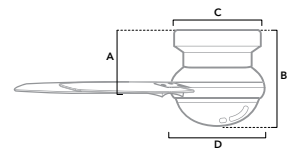

**59447** | Noble Bronze Finish with Mid Century Walnut and Umber Walnut Blades

CFM High	4283
Estimated Energy Cost (\$)	11
Energy Use (W)	39
Airflow Efficiency (CFM/W)	73

Dimensions measured in inches  
 A. 8.08  
 B. 12.27  
 C. 6.69  
 D. 11