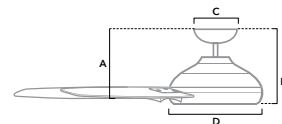

Dimensions measured in inches
A. 12.95 (Low 10.95, Angled 44.95)
B. 13.79 (Low 11.79, Angled 45.79)
C. 6.5
D. 8.94