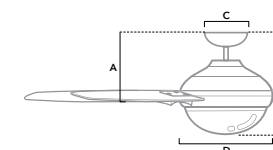

Dimensions measured in inches
A. 11.68 (Low 10.68, Angled 44.68)
B. 18.6 (Low 17.6, Angled 51.6)
C. 6.5
D. 8.3