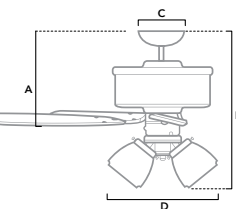

**52229** | Fresh White Finish with Light Grey Oak and Fresh White Blades

Dimensions measured in inches  
 A. 10.56 (Low 9.56, Angled 43.56)  
 B. 18.62 (Low 17.62, Angled 51.62)  
 C. 6.49  
 D. 10.84