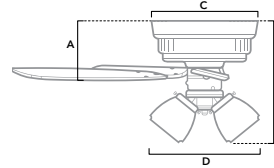

BUILDER DELUXE

52 inch | Indoor | 3" Downrod Included | 172x12 | 2 x 9W LED Bulbs | Pull Chain

CFM High	4402
Estimated Energy Cost ($)	11
Energy Use (W)	38
Airflow Efficiency (CFM/W)	79

Dimensions measured in inches
A. 11.04 (Angled 44.04)
B. 17.89 (Angled 50.89)
C. 6.49
D. 10.9

BUREAU

60 inch | Indoor | 4" and 2" Downrod Included | DC | 1 x 16W LED Bulbs | Handheld Remote

CFM High	7294
Estimated Energy Cost ($)	6
Energy Use (W)	23
Airflow Efficiency (CFM/W)	220

Dimensions measured in inches
A. 12.65 (Low 10.65, Angled 44.65)
B. 15.52 (Low 13.52, Angled 47.52)
C. 6.49
D. 9.2

BURROUGHS

44 inch | Indoor | 2" and 3" Downrod Included | 153x15 | 2 x 9W LED Bulbs | Pull Chain

CFM High	4441
Estimated Energy Cost ($)	10
Energy Use (W)	37
Airflow Efficiency (CFM/W)	78

COMING SOON
52 Inch Burroughs

Dimensions measured in inches
A. 9.93 (Low 8.93, Angled 42.93)
B. 15.16 (Low 14.16, Angled 48.16)
C. 6.5
D. 10.74

CABO FRIO

52 inch | Damp | 3" Downrod Included | 172x20 | Wall Control

CFM High	5256
Estimated Energy Cost ($)	13
Energy Use (W)	48
Airflow Efficiency (CFM/W)	72

Dimensions measured in inches
A. 9.64
B. 11.59
C. 6.49
D. 6.87

CANDLE BAY

52 inch | Damp | 4" and 2" Downrod Included | 153x20 | 1 x 3.5W LED Bulbs | Handheld Remote

CFM High	5504
Estimated Energy Cost ($)	12
Energy Use (W)	45
Airflow Efficiency (CFM/W)	80

Dimensions measured in inches
A. 11.02 (Low 9.02, Angled 43.02)
B. 18.97 (Low 16.97, Angled 50.97)
C. 6.49
D. 10.43