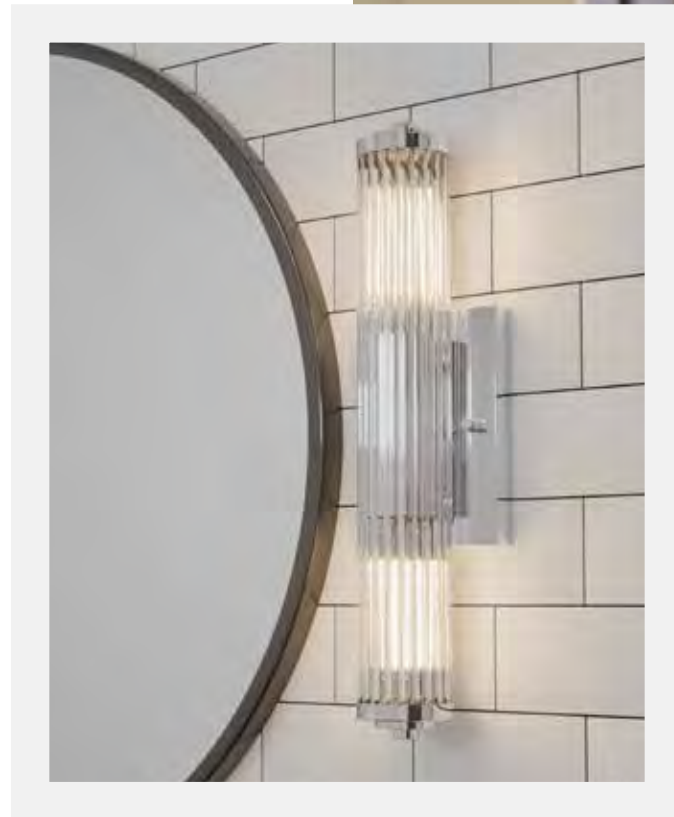

HOLLY GROVE COLLECTION

FUNCTIONAL ELEGANCE.

Holly Grove shade mirrors a rolled scroll that is both art deco and elegant. Ideal for highlighting any vanity, artwork or shelf.

For finishes and sizes, see page 204