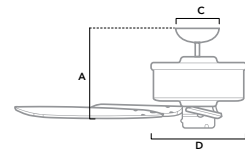

Dimensions measured in inches
A. 12 (Angled 43.51)
B. 13.64
C. 6.25
D. 7