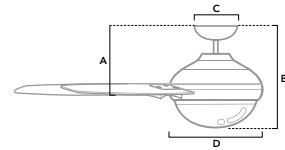

Dimensions measured in inches
A. 11.14 (Low 9.14, Angled 43.14)
B. 15.93 (Low 13.93, Angled 47.93)
C. 6.5
D. 8.43