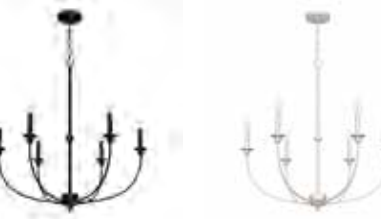

19640 | Flat Matte Black
19641 | Distressed White

6 Light Large Chandelier | 30.5"H x 30"L x 30"W | E12 | LED or 60W | Indoor