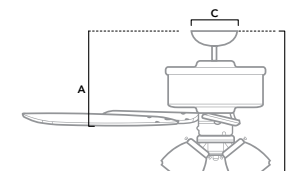

Dimensions measured in inches
A. 11.67 (Low 10.67, Angled 44.67)
B. 18.98 (Low 17.98, Angled 51.98)
C. 6.5
D. 11.26