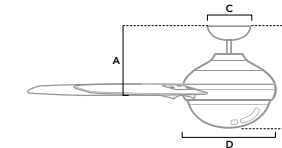

Dimensions measured in inches
A. 12.07 (Low 10.07, Angled 44.07)
B. 15.04 (Low 13.04, Angled 47.04)
C. 6.49
D. 9