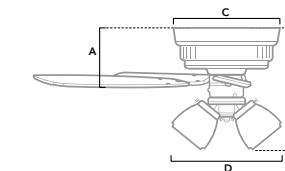

Dimensions measured in inches
A. 8.53
B. 16.5
C. 6.2
D. 10.91