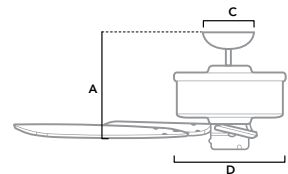

Dimensions measured in inches
A. 11.6
B. -
C. 5.5
D. 12.53