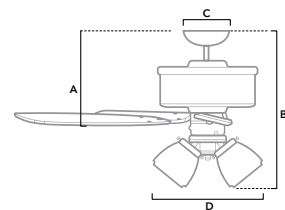

Dimensions measured in inches
A. 14.81 (Low 11.81, Angled 44.81)
B. 22.99 (Low 19.99, Angled 52.99)
C. 6.49
D. 13