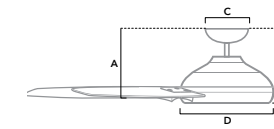

BUILDER DELUXE

52 inch | Indoor | 3" Downrod Included | 172x12 | 2 x 9W LED Bulbs | Pull Chain

CFM High	4402
Estimated Energy Cost ($)	11
Energy Use (W)	38
Airflow Efficiency (CFM/W)	79

Dimensions measured in inches
A. 11.04 (Angled 44.04)
B. 17.89 (Angled 50.89)
C. 6.49
D. 10.9

BUREAU

60 inch | Indoor | 4" and 2" Downrod Included | DC | 1 x 16W LED Bulbs | Handheld Remote

CFM High	7294
Estimated Energy Cost ($)	6
Energy Use (W)	23
Airflow Efficiency (CFM/W)	220

Dimensions measured in inches
A. 12.65 (Low 10.65, Angled 44.65)
B. 15.52 (Low 13.52, Angled 47.52)
C. 6.49
D. 9.2

BURROUGHS

44 inch | Indoor | 2" and 3" Downrod Included | 153x15 | 2 x 9W LED Bulbs | Pull Chain

CFM High	4441
Estimated Energy Cost ($)	10
Energy Use (W)	37
Airflow Efficiency (CFM/W)	78

COMING SOON
52 Inch Burroughs

Dimensions measured in inches
A. 9.93 (Low 8.93, Angled 42.93)
B. 15.16 (Low 14.16, Angled 48.16)
C. 6.5
D. 10.74

CABO FRIO

52 inch | Damp | 3" Downrod Included | 172x20 | Wall Control

CFM High	5256
Estimated Energy Cost ($)	13
Energy Use (W)	48
Airflow Efficiency (CFM/W)	72

Dimensions measured in inches
A. 9.64
B. 11.59
C. 6.49
D. 6.87

CANDLE BAY

52 inch | Damp | 4" and 2" Downrod Included | 153x20 | 1 x 3.5W LED Bulbs | Handheld Remote

CFM High	5504
Estimated Energy Cost ($)	12
Energy Use (W)	45
Airflow Efficiency (CFM/W)	80

Dimensions measured in inches
A. 11.02 (Low 9.02, Angled 43.02)
B. 18.97 (Low 16.97, Angled 50.97)
C. 6.49
D. 10.43