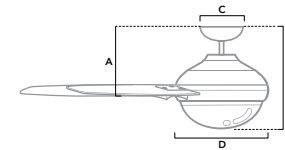

Dimensions measured in inches
A. 11.2 (Low 9.2, Angled 43.2)
B. 14.53 (Low 12.53, Angled 46.53)
C. 6.49
D. 7.85