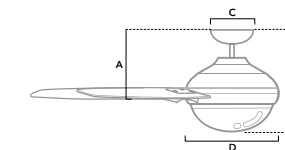

# TRAK

84 inch | Damp | 11" Downrod Included | DC | Wall Control

76021 | Black Finish with Black Blades

76022 | White Finish with White Blades

76023 | Silver Finish with Silver Blades

Dimensions measured in inches  
 A. 23.24 (Angled 47.24)  
 B. 27.11  
 C. 8  
 D. 9.97