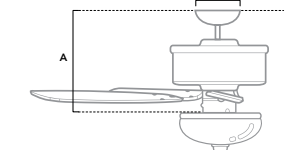

50905 | Fresh White Finish with Fresh White and Natural Wood Blades

CFM High	3090
Estimated Energy Cost (\$)	8
Energy Use (W)	30
Airflow Efficiency (CFM/W)	68

Dimensions measured in inches  
 A. 9.97 (Angled 43.97)  
 B. 16.69 (Angled 50.69)  
 C. 6.5  
 D. 9.82