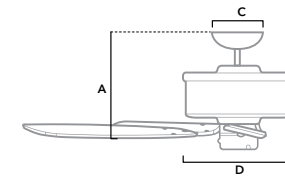

Dimensions measured in inches
A. 23.46 (Angled 56.46)
B. -
C. 6.49
D. 9.73