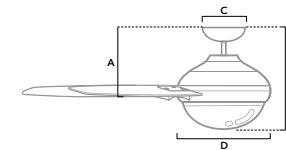

# VISALIA

52 inch | Damp | 2" and 4" Downrod Included | 153x20 | LED Module | Handheld Remote

53430 | Matte White Finish with Matte White Blades

50595 | Quartz Grey Finish with Quartz Grey Blades

CFM High	5849
Estimated Energy Cost (\$)	14
Energy Use (W)	49
Airflow Efficiency (CFM/W)	79