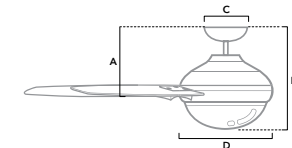

Dimensions measured in inches
A. 12.1 (Angled 43.6)
B. 13.63 (Angled 45.13)
C. 6.49
D. 8

PARK VIEW