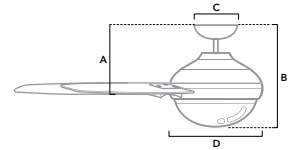

# TRAK

60 inch | Damp | 11" Downrod Included | DC | 1 x 30W LED Bulbs | Wall Control

76006 | Black Finish with Black Blades

76007 | White Finish with White Blades

76008 | Silver Finish with Silver Blades

Dimensions measured in inches  
 A. 27.37 (Angled 47.47)  
 B. 15.89 (Angled 47.39)  
 C. 8  
 D. 9.97