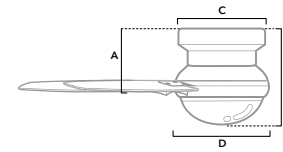

Dimensions measured in inches
A. 9.59 (Low 9.59, Angled 0)
B. 12.76 (Low 12.76, Angled 0)
C. 7.7
D. 10.2

LEVITT

44 inch | Indoor | 4" and 2" Downrod Included | 172x12 | 1 x 16W LED Bulbs | Wall Control