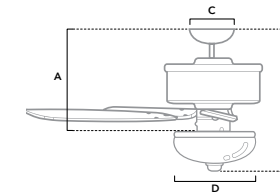

Dimensions measured in inches
A. 10.62 (Low 9.62, Angled 43.62)
B. 18 (Low 17, Angled 51)
C. 6.5
D. 11.06