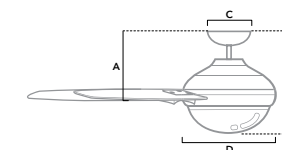

Dimensions measured in inches
A. 7.75
B. 14.8
C. -
D. 12.5