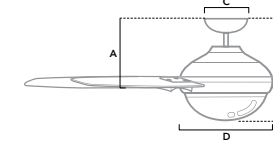

Dimensions measured in inches
A. 11.48 (Low 10.48, Angled 44.48)
B. 14.12 (Low 13.12, Angled 47.12)
C. 6.5
D. 9.38