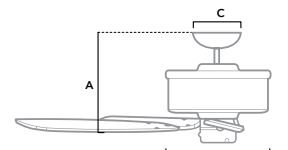

Dimensions measured in inches
A. 11.58 (Low 10.58, Angled 44.58)
B. -
C. 6.49
D. 9.17