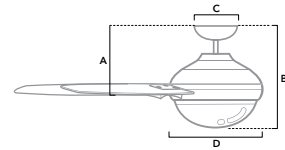

Dimensions measured in inches
A. 10.15 (Angled 43.15)
B. 14.52 (Angled 47.52)
C. 6.5
D. 10.67

SOTTO