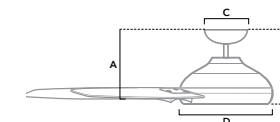

**59236** | Matte Silver Finish with Matte Silver and Walnut Blades

Dimensions measured in inches  
 A. 10.89 (Low 4.89, Angled 40.89)  
 B. 14.71  
 C. 6.49  
 D. 9.6