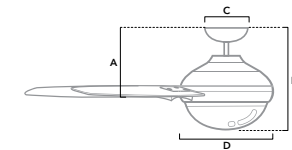

Dimensions measured in inches
A. 12.3 (Low 10.3, Angled 44.3)
B. 15.82 (Low 13.82, Angled 47.82)
C. 0
D. 10.55