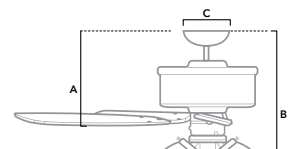

Dimensions measured in inches
A. 10.87 (Low 8.87, Angled 42.87)
B. 19.17 (Low 17.17, Angled 51.17)
C. 6.49
D. 12.07