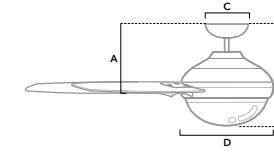

Dimensions measured in inches
A. 10.94 (Low 9.94, Angled 42.94)
B. 14.56 (Low 13.56, Angled 46.56)
C. 6.75
D. 9.32

SOLARIA