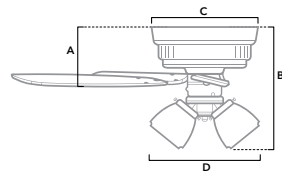

Dimensions measured in inches
A. 8.53
B. 16.5
C. 6.2
D. 10.91

CFM High	5361
Estimated Energy Cost ($)	12
Energy Use (W)	44
Airflow Efficiency (CFM/W)	82