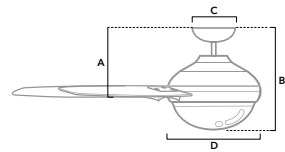

Dimensions measured in inches
A. 7.94
B. -
C. -
D. 12.5

FELLINI

60 inch | Indoor | 3" and 2" Downrod Included | 172x20 | Wall Control