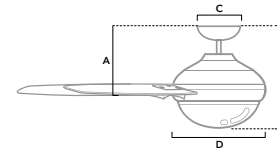

**59485** | Noble Bronze Finish with American Walnut and Greyed Walnut Blades

**59486** | Matte Silver Finish with Light Grey Oak and Greyed Walnut Blades

Dimensions measured in inches  
 A. 12.1 (Low 10.1, Angled 44.1)  
 B. 15.81 (Low 13.81, Angled 47.81)  
 C. 6.49  
 D. 10.55