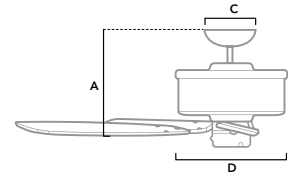

Dimensions measured in inches
A. 10.98 (Low 9.98, Angled 43.98)
B. -
C. 6.49
D. 12