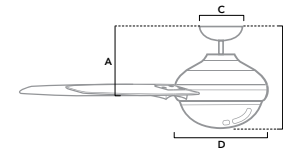

50783 | Matte Black Finish with Cinnamon Walnut Blades

Dimensions measured in inches  
 A. 11.39 (Angled 42.89)  
 B. 14.36 (Angled 45.86)  
 C. 6.49  
 D. 9