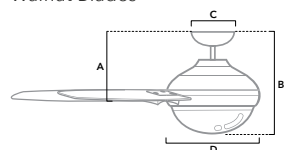

Dimensions measured in inches
A. 10.49 (Low 9.49, Angled 43.49)
B. 18.15 (Low 17, Angled 51)
C. 6.49
D. 8.3