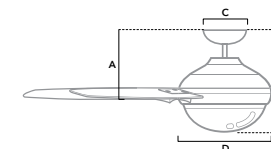

Dimensions measured in inches
A. 12.07 (Low 10.07, Angled 44.07)
B. 15.04 (Low 13.04, Angled 47.04)
C. 6.49
D. 9