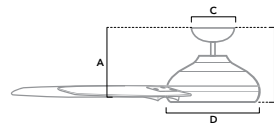

# CRESCENT FALLS

44 inch | Damp | 4" and Downrod Included | DC | LED Module | Handheld Remote

50801 | Galvanized Finish with Galvanized Blades

CFM High	3792
Estimated Energy Cost (\$)	5
Energy Use (W)	19
Airflow Efficiency (CFM/W)	130