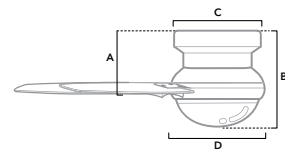

Dimensions measured in inches
A. 9.7
B. 13.96
C. 6.2
D. 9.09