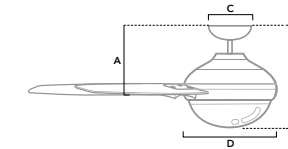

**59428** | Matte White Finish with Matte Black Blades

Dimensions measured in inches  
 A. 11.95 (Low 9.95, Angled 43.95)  
 B. 15.24 (Low 13.24, Angled 47.24)  
 C. 6.75  
 D. 9.4