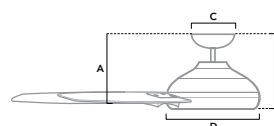

# CRESCENT FALLS

52 inch | Damp | 4" Downrod Included | DC | LED Module | Handheld Remote

50803 | Galvanized Finish with Galvanized Blades

CFM High	5002
Estimated Energy Cost (\$)	5
Energy Use (W)	19
Airflow Efficiency (CFM/W)	183