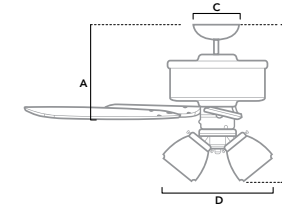

## NEW HARTLAND

52 inch | Indoor | 3" and 2" Downrod Included | 153x20 | 3 x 3.5W LED Bulbs | Handheld Remote

51855 | Matte Silver Finish with Light Grey Oak Blades

51854 | Noble Bronze Finish with Light Grey Oak Blades