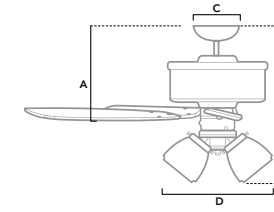

# MT. VISTA

52 inch | Indoor | 3" and 2" Downrod Included | 153x20 | 3 x 9.8W LED Bulbs | Pull Chain

**50169** | Natural Iron Finish with Drift Oak Blades

CFM High	5562
Estimated Energy Cost (\$)	11.77
Energy Use (W)	42
Airflow Efficiency (CFM/W)	88.74