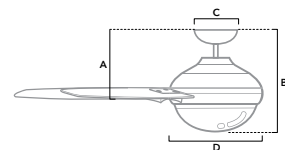

Dimensions measured in inches
A. 9.68 (Low 8.68, Angled 42.68)
B. 14.3 (Low 13.3, Angled 47.3)
C. 6.49
D. 7.91