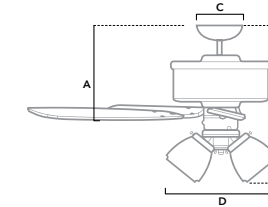

Dimensions measured in inches
A. 12.77 (Low 10.77, Angled 44.77)
B. 20.93 (Low 18.93, Angled 52.93)
C. 6.5
D. 12.32