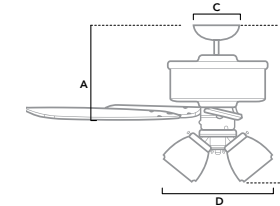

Dimensions measured in inches
A. 11.8 (Low 10.81, Angled 44.81)
B. 19.73 (Low 18.73, Angled 52.73)
C. 6.49
D. 11.75