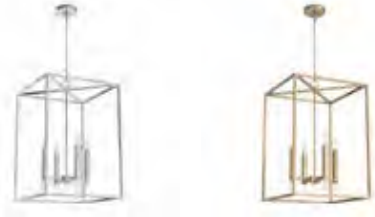

NEW SUNJAI COLLECTION

4 Light Medium Pendant 17 Inch | 26"H x 17"L x 17"W | E12 | LED or 60W | Indoor