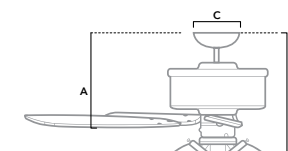

Dimensions measured in inches
A. 12.02 (Low 10.02, Angled 44.02)
B. 20.47 (Low 18.47, Angled 52.47)
C. 6.5
D. 11.34