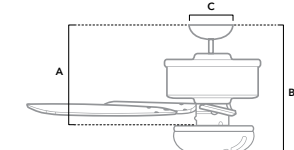

**53058** | Brushed Nickel Finish with Cherry and Maple Blades

**53059** | White Finish with White and Light Oak Blades

Dimensions measured in inches  
 A. 10.62 (Low 9.62, Angled 43.62)  
 B. 17.99 (Low 16.99, Angled 50.99)  
 C. 6.5  
 D. 11.06