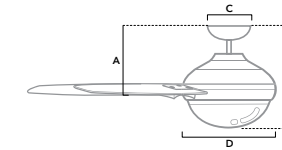

**59198** | Brushed Nickel Finish with Coffee Beech Blades

CFM High	6349
Estimated Energy Cost (\$)	15
Energy Use (W)	55
Airflow Efficiency (CFM/W)	73

Dimensions measured in inches  
 A. 10.19 (Low 9.19, Angled 43.19)  
 B. 13.5 (Low 12.5, Angled 46.5)  
 C. 6.49  
 D. 11.42