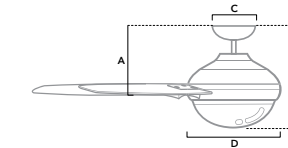

Dimensions measured in inches
A. 11.21 (Low 10.21, Angled 43.21)
B. 14.04 (Low 13.04, Angled 46.04)
C. 6.5
D. 7.04