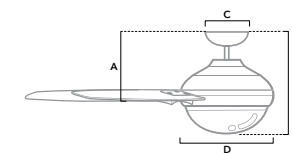

Dimensions measured in inches
A. 10.9 (Low 8.9, Angled 42.9)
B. 15.58 (Low 13.58, Angled 47.58)
C. 6.75
D. 11.72

NEW SENCILLO