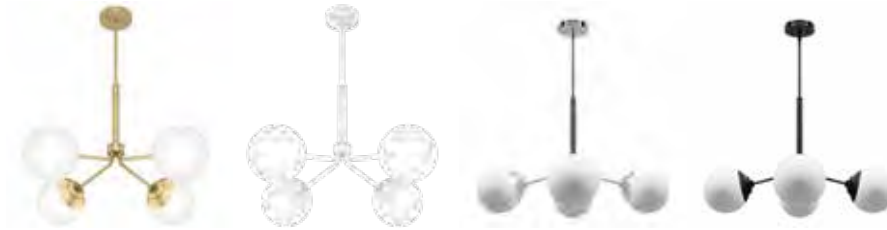

HEPBURN COLLECTION

4 Light Chandelier | 18.75"H x 30"L x 30"W | E26 | LED or 60W | Indoor

19016 | Painted Modern Brass - Cased White Glass
19017 | Matte White - Cased White Glass
13208 | Brushed Nickel - Cased White Glass
19893 | Matte Black - Cased White Glass

8 Light Chandelier | 20"H x 40"L x 40"W | E26 | LED or 60W | Indoor