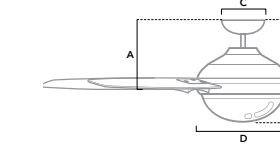

59303 | Brushed Nickel Finish with American Walnut and Natural Wood Blades

Dimensions measured in inches
A. 10.92 (Low 9.92, Angled 43.92)
B. 15.71 (Low 14.71, Angled 48.71)
C. 6.49
D. 10.37

CFM High	3006
Estimated Energy Cost ($)	8
Energy Use (W)	29
Airflow Efficiency (CFM/W)	71