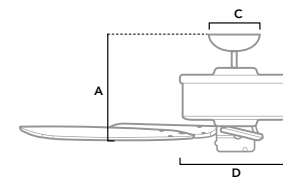

Dimensions measured in inches
A. 11.3 (Low 10.3, Angled 44.3)
B. -
C. 6.75
D. 12.65