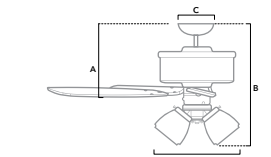

# WHITTIER

52 inch | Indoor | 4" and 2" Downrod Included | 153x20 | 3 x 9W LED Bulbs | Pull Chain

**50854** | Matte White Finish with Bleached Oak and White Blades

CFM High	5439
Estimated Energy Cost (\$)	12
Energy Use (W)	43
Airflow Efficiency (CFM/W)	86