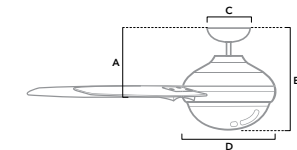

Dimensions measured in inches
A. 8.23 (Low 9.23, Angled 42.23)
B. 12.34 (Low 13.34, Angled 46.32)
C. 6.5
D. 10.39