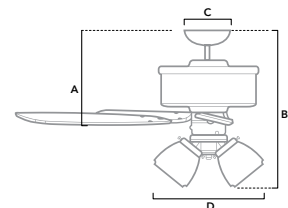

Dimensions measured in inches
A. 11.29 (Low 10.29, Angled 44.29)
B. 18.03 (Low 17.03, Angled 51.03)
C. 6.5
D. 27.95