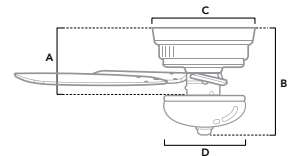

Dimensions measured in inches
A. 9.12
B. 13.84
C. 6.2
D. 8.82