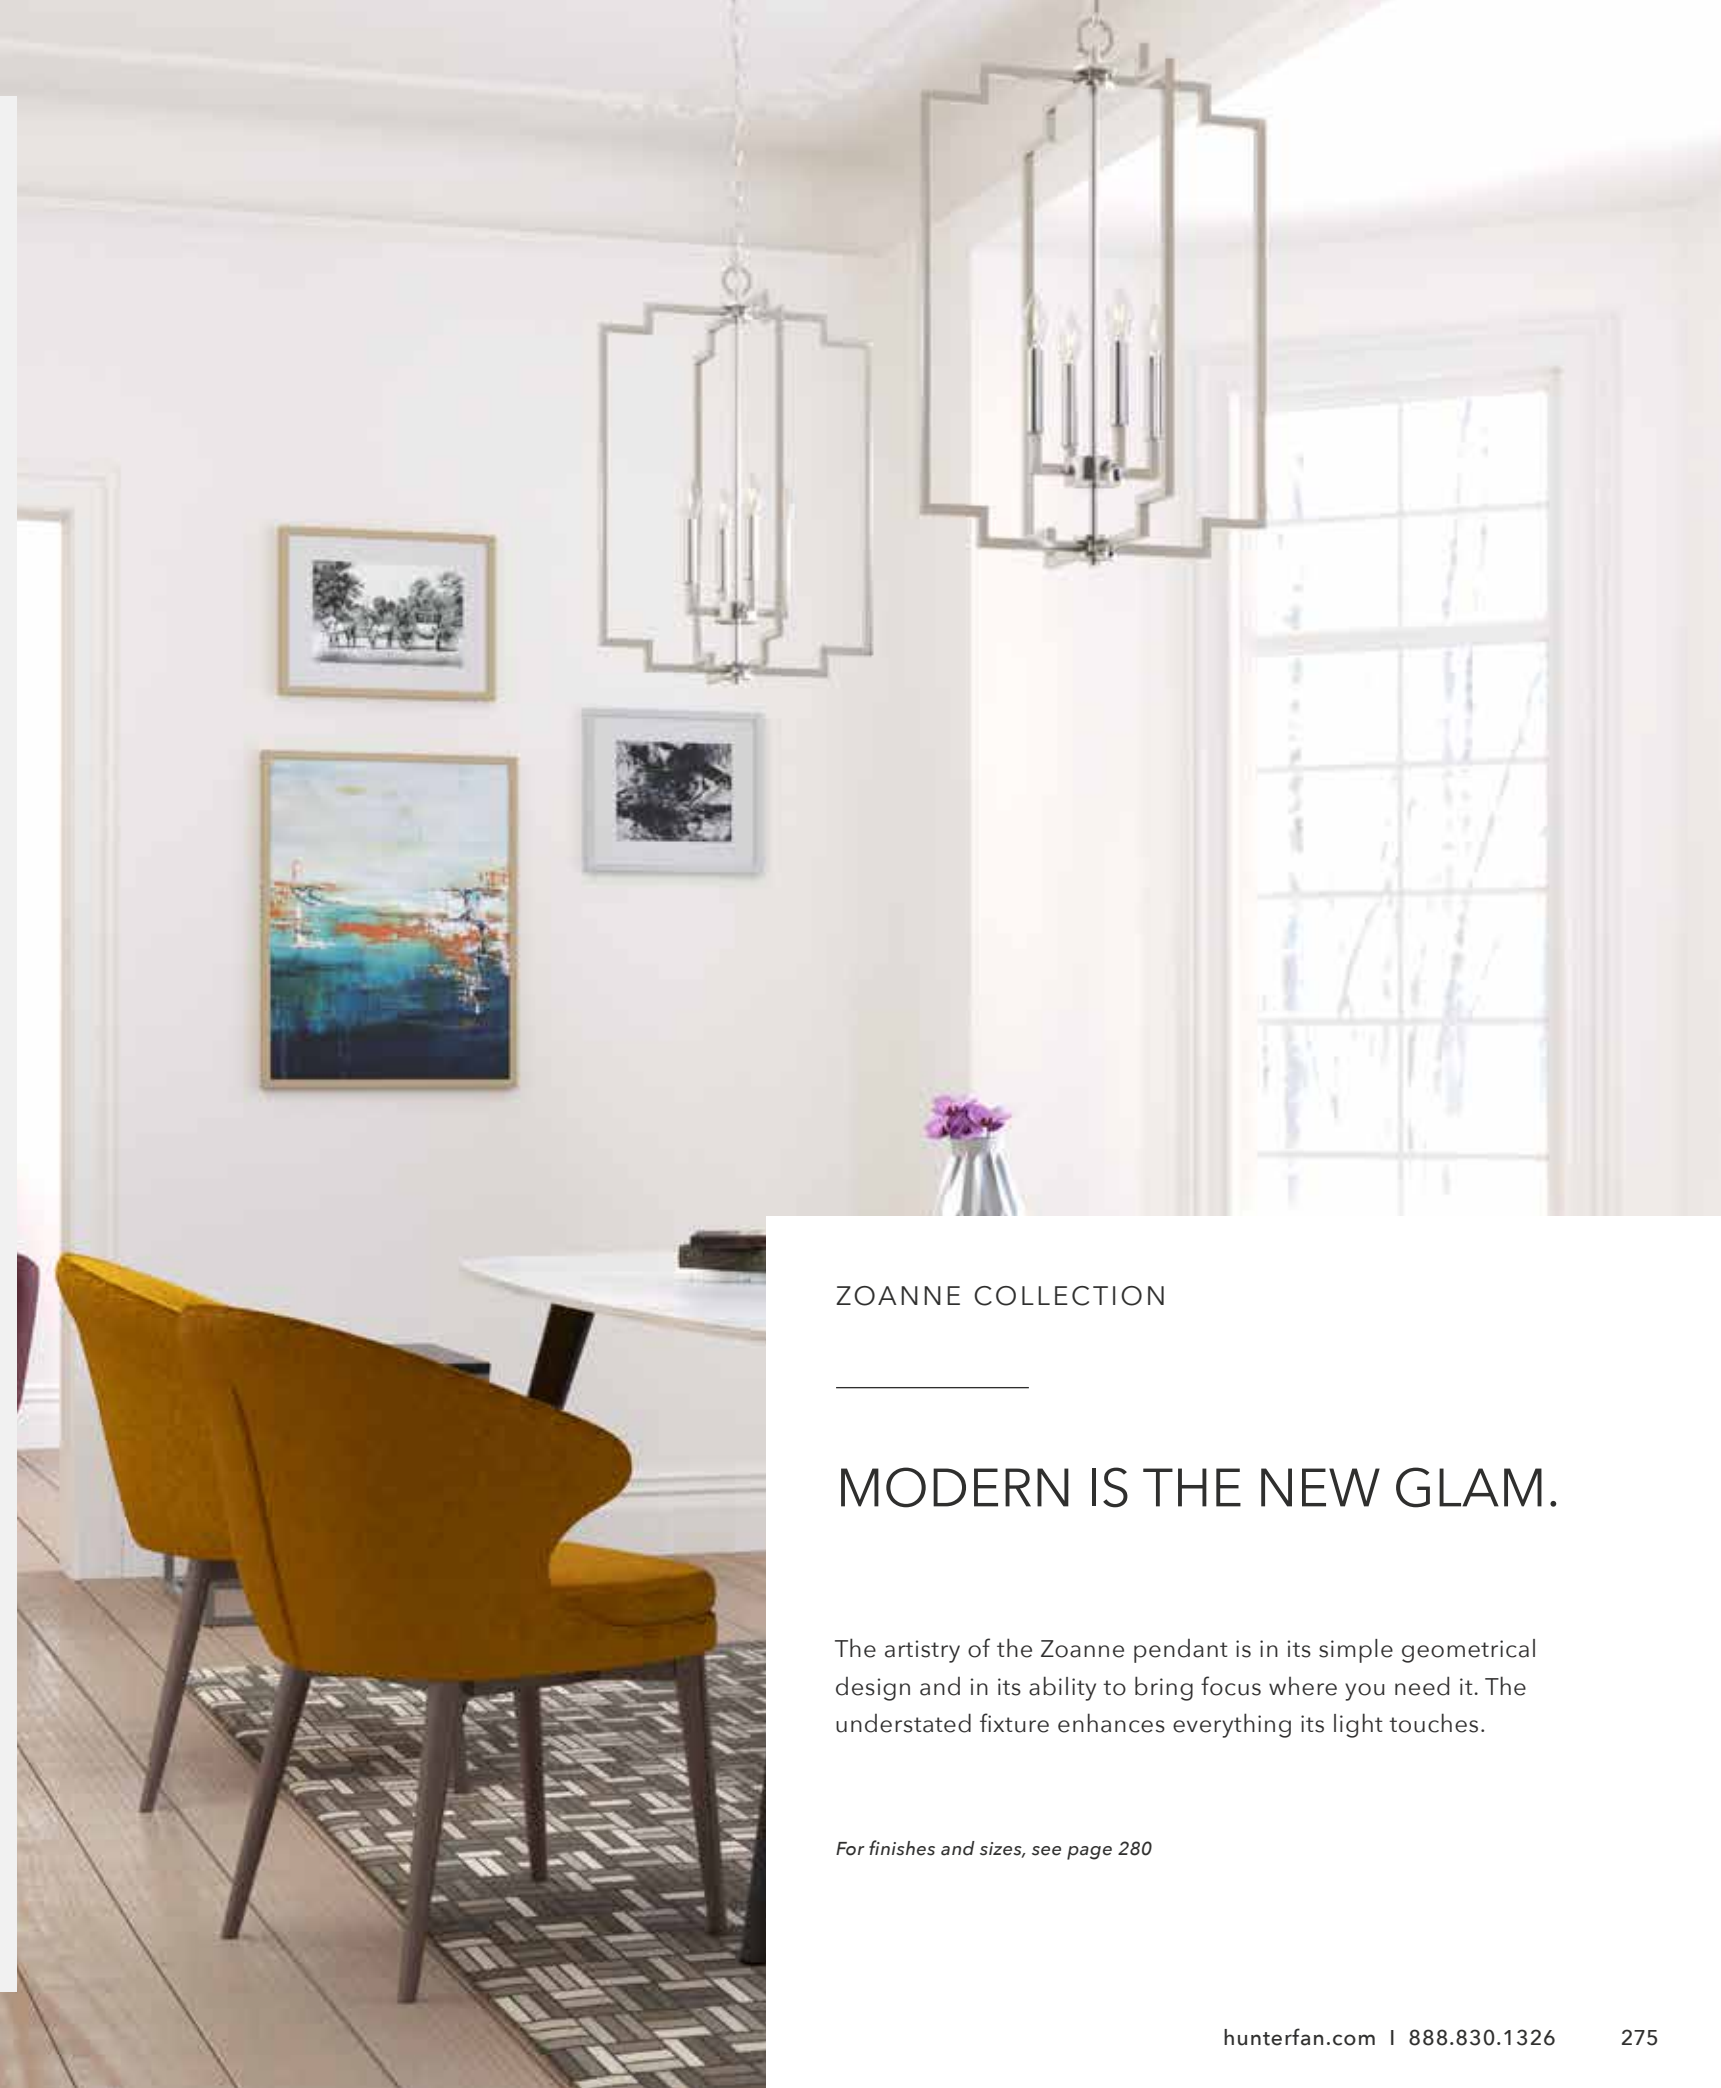

ZOANNE COLLECTION

MODERN IS THE NEW GLAM.

The artistry of the Zoanne pendant is in its simple geometrical design and in its ability to bring focus where you need it. The understated fixture enhances everything its light touches.

For finishes and sizes, see page 280