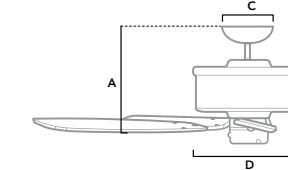

**53061** | New Bronze Finish with Walnut Blades

Dimensions measured in inches  
 A. 11.15 (Low 10.15, Angled 44.15)  
 B. -  
 C. 6.5  
 D. 12.94