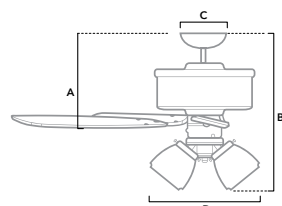

Dimensions measured in inches
A. 11.53 (Low 10.53, Angled 44.53)
B. 19.49 (Low 18.49, Angled 52.49)
C. 6.5
D. 10.91

CFM High	5863
Estimated Energy Cost ($)	12
Energy Use (W)	44
Airflow Efficiency (CFM/W)	90