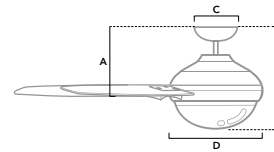

TRAK

96 inch | Damp | 11" Downrod Included | DC | 1 x 30W LED Bulbs | Wall Control

CFM High	22034
Estimated Energy Cost ($)	45
Energy Use (W)	86
Airflow Efficiency (CFM/W)	-

Dimensions measured in inches
A. 23.47 (Angled 47.47)
B. (Angled 51.11)
C. 8
D. 9.97

TRAK

96 inch | Damp | 11" Downrod Included | DC | Wall Control

CFM High	22034
Estimated Energy Cost ($)	45
Energy Use (W)	86
Airflow Efficiency (CFM/W)	-

Dimensions measured in inches
A. 23.24 (Angled 47.24)
B. 27.11
C. 8
D. 9.97

TRAK INDUSTRIAL DOWNRODS

	Finish	23"	35"	47"	59"	Also Includes
	Black	78002	78003	78004	78005	WIP, Retention Cable
	White	78007	78008	78009	78011	WIP, Retention Cable
	Silver	78012	78013	78006	78015	WIP, Retention Cable