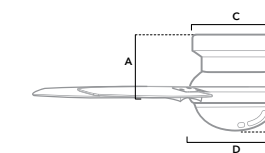

Dimensions measured in inches
A. 7.15
B. 11.55
C. 8.58
D. 8.58