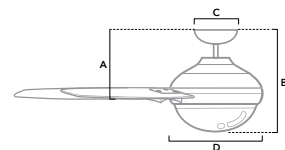

Dimensions measured in inches
A. 9.07 (Low 11.07, Angled 43.07)
B. 15.63 (Low 13.63, Angled 47.63)
C. 6.5
D. 9.72