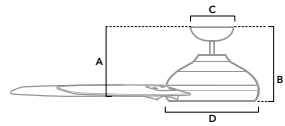

Dimensions measured in inches
A. 12 (Low 10, Angled 44)
B. 12.85 (Low 10.85, Angled 44.85)
C. 6.5
D. 8.2