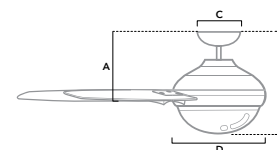

**50798** | Brushed Nickel Finish with Spiced Chai Oak Blades

Dimensions measured in inches  
 A. 13.5 (Angled 45)  
 B. 15.7 (Angled 47.2)  
 C. 6.49  
 D. 6.1