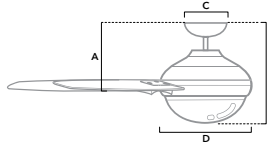

Dimensions measured in inches
A. 7.91 (Angled 41.91)
B. 15.1 (Angled 49.1)
C. 6.49
D. 9

CFM High	3788
Estimated Energy Cost ($)	10.15
Energy Use (W)	36.22
Airflow Efficiency (CFM/W)	53