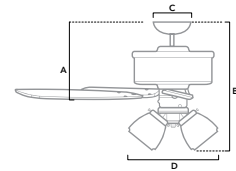

Dimensions measured in inches
A. 11.73 (Low 10.73, Angled 44.73)
B. 19.95 (Low 18.95, Angled 52.95)
C. 6.49
D. 12.32