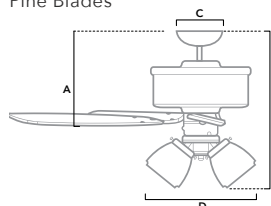

Dimensions measured in inches
A. 11.35 (Low 10.35, Angled 44.35)
B. 18.41 (Low 17.41, Angled 51.41)
C. 6.5
D. 11.23