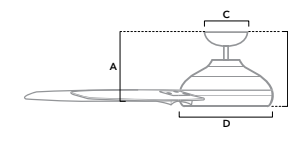

Dimensions measured in inches
A. 8.08
B. 12.27
C. 6.49
D. 11

DEVON PARK