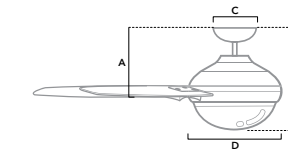

Dimensions measured in inches
A. 13.21 (Low 12.21, Angled 46.21)
B. 13.71 (Low 12.71, Angled 46.71)
C. 6.49
D. 8.66