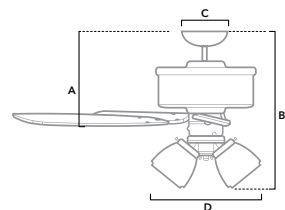

Dimensions measured in inches
A. 12.11 (Low 8.69, Angled 45.11)
B. 21.15 (Low 20.15, Angled 54.15)
C. 6.49
D. 13.94