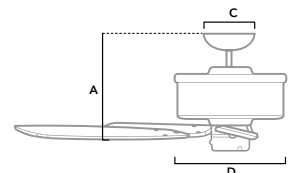

Dimensions measured in inches
A. 11.69 (Low 10.69, Angled 44.69)
B. -
C. 6.49
D. 12