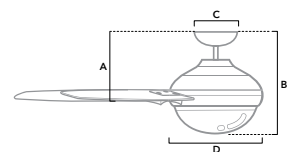

# SEAROW

54 inch | Wet | 4" and 2" Downrod Included | 172x20 | 2 x 9W LED Bulbs | Wall Control

55085 | Matte Silver Finish with Matte Silver Blades

55086 | Matte Black Finish with Matte Black Blades

CFM High	6190
Estimated Energy Cost (\$)	14
Energy Use (W)	50
Airflow Efficiency (CFM/W)	82