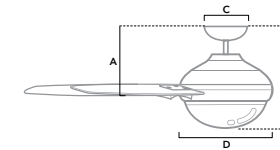

Dimensions measured in inches
A. 13.91 (Low 12.91, Angled 46.91)
B. 14.91 (Low 13.91, Angled 47.91)
C. 6.5
D. 9.21