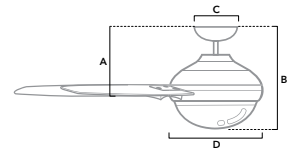

Dimensions measured in inches
A. 11.71 (Low 9.71, Angled 43.71)
B. 15.64 (Low 13.64, Angled 47.64)
C. 6.49
D. 12.5