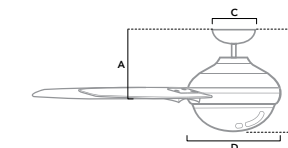

Dimensions measured in inches
A. 11.23 (Low 10.23, Angled 43.23)
B. 14.06 (Low 13.06, Angled 46.06)
C. 6.5
D. 7.04