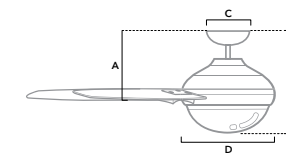

Dimensions measured in inches
A. 12.08 (Low 10.08, Angled 44.08)
B. 13.96 (Low 11.96, Angled 45.96)
C. 6.49
D. 8.65