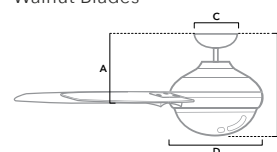

Dimensions measured in inches
A. 11.02 (Low 9.02, Angled 43.02)
B. 17.33 (Low 15.33, Angled 49.33)
C. 6.49
D. 13.3