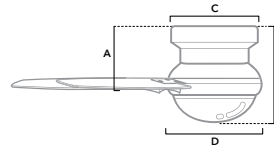

Dimensions measured in inches
A. 11.22 (Low 10.22, Angled 44.22)
B. 17.12 (Low 16.12, Angled 50.12)
C. 6.5
D. 9.06