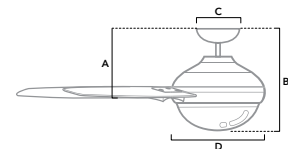

Dimensions measured in inches
A. 14.72 (Low 11.72, Angled 44.72)
B. 18.8 (Low 15.8, Angled 48.8)
C. 6.5
D. 10

PACER