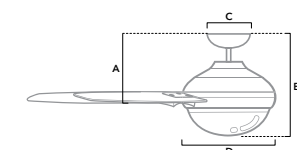

Dimensions measured in inches
A. 8.23 (Low 9.23, Angled 42.23)
B. 12.34 (Low 13.34, Angled 46.32)
C. 6.5
D. 10.39