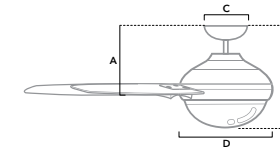

Dimensions measured in inches
A. 10.07 (Low 9.07, Angled 43.07)
B. 16.46 (Low 15.46, Angled 49.46)
C. 6.5
D. 7.83

LAKEMONT