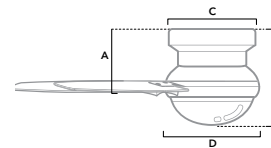

Dimensions measured in inches
A. 8.35
B. 14.54
C. 6.7
D. 9.16