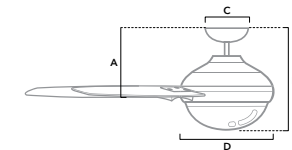

# SEATTLE

21 inch | Indoor | 8" Downrod Included | 120x25 | LED Module | Wall Control

50738 | Noble Bronze Finish with Noble Bronze and Latte Oak Blades

CFM High	1373
Estimated Energy Cost (\$)	3
Energy Use (W)	11
Airflow Efficiency (CFM/W)	88