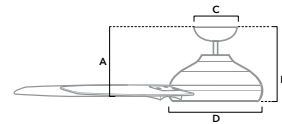

Dimensions measured in inches
A. 11.88 (Low 10.88, Angled 44.88)
B. 12.76 (Low 11.76, Angled 45.76)
C. 6.5
D. 8.94