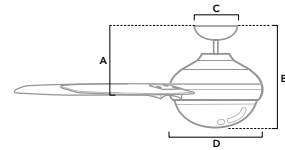

Dimensions measured in inches
A. 10.97 (Low 9.97, Angled 43.97)
B. 15.14 (Low 14.14, Angled 48.14)
C. 6.5
D. 9.09