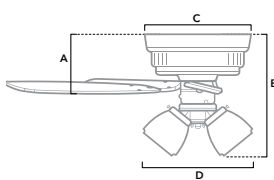

Dimensions measured in inches
A. 7.47
B. 14.59
C. 12.5
D. 12.5