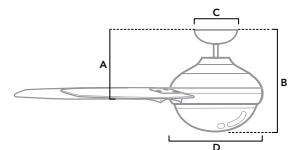

Dimensions measured in inches
A. 10.15 (Low 9.15, Angled 43.15)
B. 14.06 (Low 13.06, Angled 47.06)
C. 6.49
D. 11.79