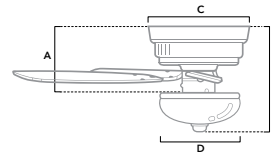

Dimensions measured in inches
A. 7.9 (Low 0, Angled 0)
B. 15.9 (Low 15.9, Angled 51.9)
C. 12.73
D. 12.73