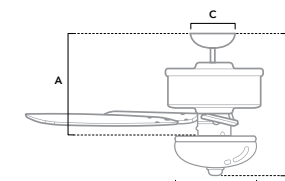

Dimensions measured in inches
A. 11.85 (Low 10.85, Angled 44.85)
B. 18 (Low 17, Angled 51)
C. 6.49
D. 12.07